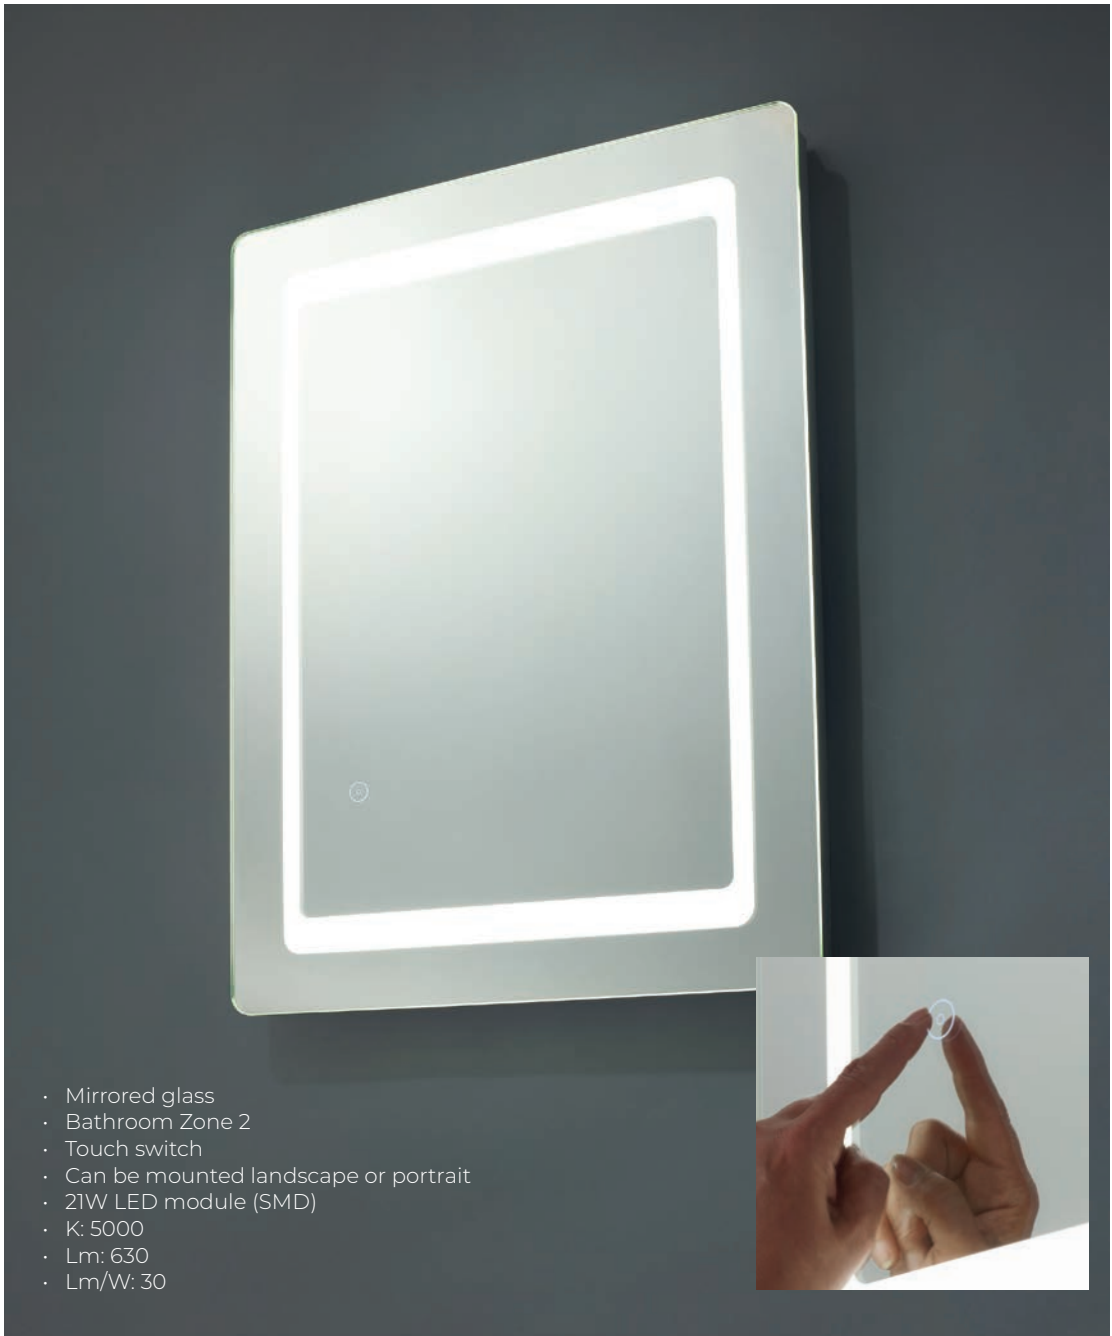

REF

Illuminated Bathroom Mirror

- Mirrored glass
- Bathroom Zone 2
- Touch switch
- Can be mounted landscape or portrait
- 21W LED module (SMD)
- K: 5000
- Lm: 630
- Lm/W: 30