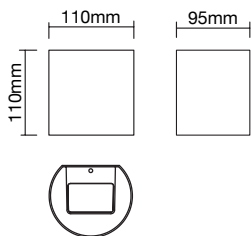

MAUI

LED Up/Down Wall Light

620
LUMENS

IP54

- Die-cast aluminium construction
- Wall mounted
- 8W LED
- K: 4000
- Lm: 620
- Lm/W 77.5

Code	Finish	Power (w)	Colour (k)	Total Flux (lm)	Efficiency (lm/W)	Dimensions
ZN-29995-BLK	Black	8W	4000k	620	77.5	H110 W110 Proj95mm