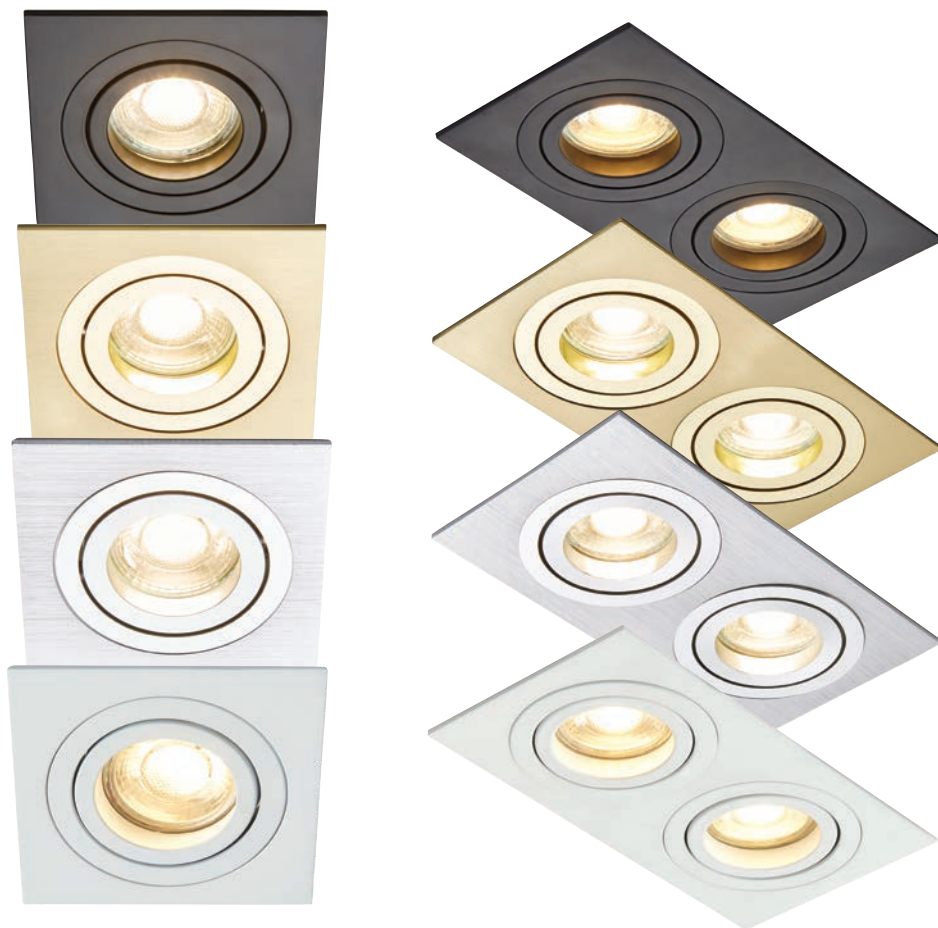

PASTO

Adjustable Downlight

Class 2

Code	Description	Finish	Lamp	Dimensions
INL-38617-BLK	Pasto Single Adjustable Downlight	Black	1 x 7W max LED GU10	L:92 W:92 H:3mm Cutout:80mm
INL-38617-BRS		Polished Brass		
INL-38617-SIL		Polished Silver		
INL-38617-WHT		White		
INL-38618-BLK	Pasto Double Adjustable Downlight	Black	2 x 7W max LED GU10	L:174 W:92 H:3mm Cutout:160 x 80mm
INL-38618-BRS		Polished Brass		
INL-38618-SIL		Polished Silver		
INL-38618-WHT		White