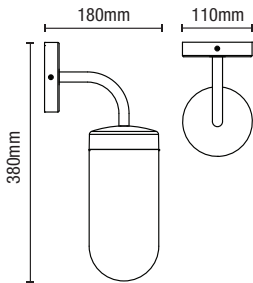

KEW

Wall Lantern

IP44

· Contemporary styling

Code	Finish	Lamp	Dimensions
ZN-31809-SST	Stainless Steel	1 x 10W max LED E27 GLS	Proj180 W110 H380mm