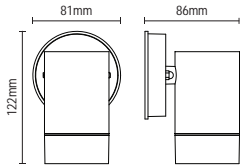

NESO

Downlight

IP65

- Polycarbonate construction
- Corrosion resistant

Code	Lamp	Dimensions
CZ-25143-BLK-65	1 x 7W Max LED GU10	Proj:86 W:81 H:122mm

ISLAY

Up/Down Wall Light