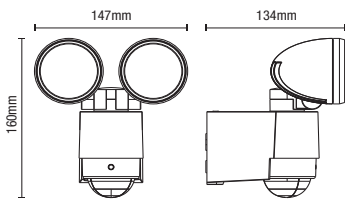

- Polycarbonate construction
- PIR sensor with adjustable LUX sensitivity and timer
- 5-12m Detection Distance
- Hrs: 20,000

IP44
Rated

6000K
DW

PIR
Sensor

Code	Finish	Power (w)	Colour (k)	Total Flux (lm)	Efficiency (lm/W)	Dimensions
ZN-23454-BLK	Black	6W	6000k	480	80	H160 W147 Proj134mm
ZN-23454-WHT	White