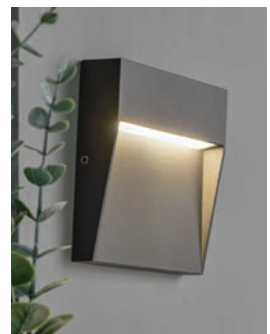

PUYA

LED Square Guide Light

IP54

NEW

Code	Finish	Power (w)	Colour (k)	Total Flux (lm)	Weight (kg)	Dimensions
ZN-44238-ANTH	Anthracite	3W	4000k	116	0.18	H105 x W105 x D25mm
ZN-44239-ANTH	Anthracite	6W	4000k	370	0.35	H160 x W160 x D27