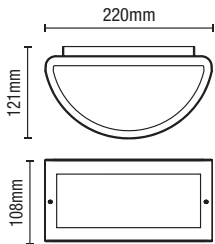

PAU

Bulkhead

400
LUMENS

IP54

- Die-cast aluminium construction
- Opal polycarbonate diffuser
- 3 colour options available
- 10W LED module (SMD)
- K: 4000
- Lm: 500
- Lm/W 50

IP54
Rated

4000K
CW

Class 1

0.5kg

Code	Finish	Power (w)	Colour (k)	Total Flux (lm)	Dimensions
ZN-38621-BLK	Black	10W	4000k	500	H108 W220 Proj121mm