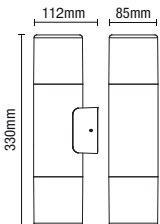

BEATA

Up/Down Wall Light

IP44

- Aluminium & PC construction