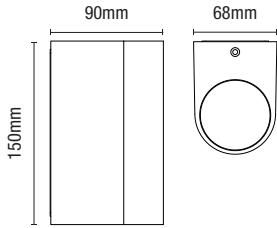

ANTAR

Up/Down Light

IP44

- IP44 rated
- Available in 2 finishes

Code	Finish	Lamp	Dimensions
ZN-20930-BLK	Black	2 x 7W max LED GU10	Proj90 W68 H150mm