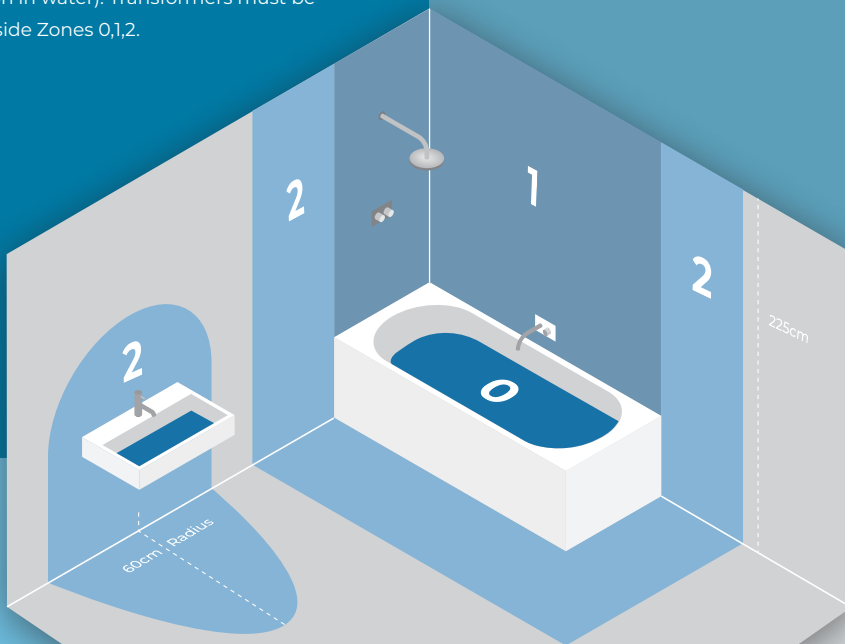

BATHROOM ZONING

WHAT IS BATHROOM ZONING?

All bathroom lighting installations must comply to the guidelines set out in Amendment 1 of the 17th edition of the IEE Wiring Regulations (BS7671). The bathroom is divided into zones, with prescribed minimum IP ratings for the light fittings in each zone. To illustrate IP zoning regulations, the bathroom area is divided up into areas or 'ZONES'. Light fittings are then assigned an 'IP rating' which indicates how much protection they provide against ingress of water and other particles. Each zone has a minimum IP requirement that must be met if a fitting is to be installed in this area.

Zone 0 $\geq$ IPX7

Inside bath or shower. Only 12V AC rms or 30V ripple-free DC SELV fittings with a minimum rating of IPX7 (protected against immersion in water). Transformers must be sited outside Zones 0,1,2.

Zone 1 $\geq$ IPX5

The area above the bath or shower up to a height of 2.25 metres. Fittings must be rated at IPX5 or higher (protected from jets of water).

Zone 2 $\geq$ IPX4

Covers an area 0.6 metres wide immediately next to, and all around Zone 1. The 60cm area around washbasins should also be treated as zone 2. The minimum rating is IPX4. If there is a likelihood of water jets being used for cleaning purposes in Zone 2, a minimum of IPX5 is required.

Outside Zones 0, 1 & 2

Covers any area outside Zones 0, 1 and 2. There is no IP requirement in this zone. Bathrooms are allowed to contain a socket outlet, this must be located 3 metres outside Zone 1. Lighting circuits and any socket-outlet circuit in a room containing a bath and/or shower must be provided with 30mA RCD protection.