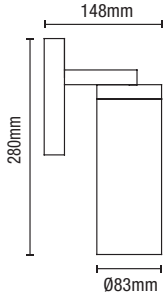

CARNAC

Up or Down Wall Lantern

IP44

- Stainless steel construction
- Polycarbonate diffuser

Code	Finish	Lamp	Dimensions
ZN-38630-BLK	Black	1 x 10W max LED E27 GLS	Proj148 W83 H280mm