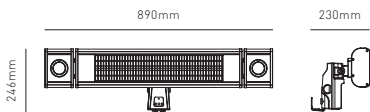

BLAZE

Wall Mounted Patio Heater with LED Lights

IP44

- Remote control operated
- Wall or stand mounted
- Tip over safety switch
- Heat coverage approx 12m²
- IP44 rating
- Outdoor use only
- 2 x 1W integrated LED lamps
- Stand available separately (ZR-32302)

Code	Finish	Power (w)	Dimensions
ZR-32299-BLK	Black	1800	H246 W890 Proj230mm