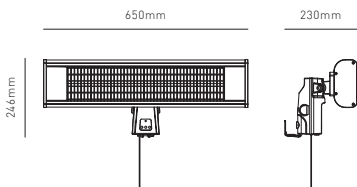

BLAZE

Wall Mounted Patio Heater

IP34

- Pull ON/OFF switch
- Wall or stand mounted
- Tip over safety switch
- Heat coverage approx 12m²
- IP44 rating
- Outdoor use only
- Stand available separately (ZR-32302)

Code	Finish	Power (w)	Dimensions
ZR-32298-BLK	Black	1800	H246 W650 Proj230mm