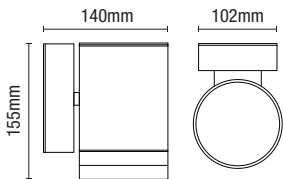

LENS

Downlight