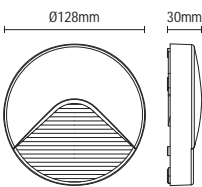

BREEZ

Surface Brick/Guide Light

180 Lumens IP65

- Polycarbonate construction
- Anthracite finish
- Corrosion resistant
- 2W LED module (SMD)
- Lm/W: 90
- Hrs: 20,000