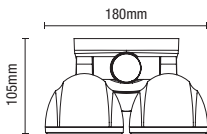

- Battery-operated for use on buildings without mains electricity supply
- Requires 4x AA batteries (not supplied)
- Concealed auto or off switch
- Adjustable swivel heads
- Up to 10m detection distance

Code	Power (w)	Colour (k)	Total Flux (lm)	Batteries
ZN-30508-BLK	2W LED	5000k	200	4 x 1.5V AA (not included)