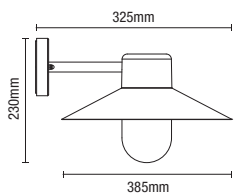

CHESIL

Wall Lantern

IP44

- Steel & glass construction