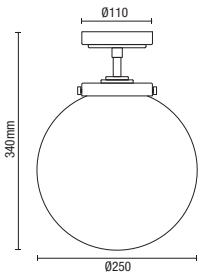

PORTO

Semi Flush

IP44

- Opal glass shade
- Matching items available
- Available in 3 finishes

Code	Finish	Lamp	Dimensions
SPA-31309-CHR	Chrome	1 x 10W max LED E27 GLS	H:340 Dia:250mm
SPA-31309-MBLK	Matt Black