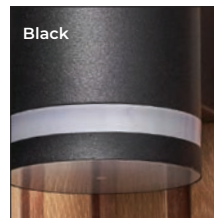

- Stainless steel (201) & PC construction
- OFF/Low/High switch function
- Integrated solar panel allows installation in areas with no mains power
- Energy saving solar powered LED light
- A full charge will last up to 8 hours
- IP44 weather resistant