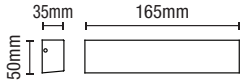

REIMS

Wall Light

700
LUMENS

IP54

- Die-cast aluminium construction
- Opal polycarbonate diffuser
- 5.4W COB LED
- K: 4000
- Lm: 700
- Lm/W 130

Code	Finish	Power (w)	Colour (k)	Total Flux (lm)	Dimensions
ZN-38637-BLK	Black	5.4W	4000k	700	H50 W165 Proj35mm