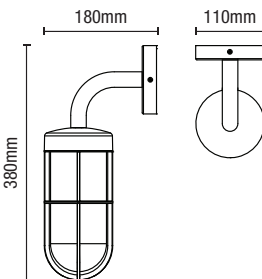

- Vintage styling
- Black satin finish

Code	Lamp	Dimensions
ZN-31807-TBLK	1 x 10W max LED E27 GLS	Proj180 W110 H380mm