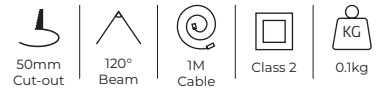

Code	Lamp	Kelvin	Lumen	Dimensions
CUL-25317	1.5W LED	3000	130	Dia:65 Proj:20mm
CUL-21624	1.5W LED	4000	140	Dia:65 Proj:20mm