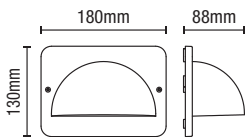

RENNES

LED Guide/Wall Light

280
LUMENS

IP54

- Die-cast aluminium construction
- 3 colour options available
- 10W LED module (SMD)
- K: 4000
- Lm: 280
- Lm/W 28

Code	Description	Finish	Power (w)	Colour (k)	Total Flux (lm)	Dimensions
ZN-38622-BLK	Rennes LED Guide/Wall Light	Black	10W	4000k	280	H130 W180 Proj88mm