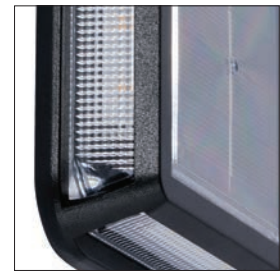

TANFIELD

LED Solar Post/Ground Light

- Low level design for installation almost anywhere
- 121mm x 121mm design to fit on top of a fence post as well as a ground light
- Aluminium and PVC construction
- Integrated solar panel allows installation in areas with no mains power
- Energy saving solar powered LED light
- Built in photocell sensor for auto ON at dusk/dawn
- A full charge will last up to 8 hours
- IP65 weather resistant

Code	Finish	Power (w)	Colour (k)	Lumen (lm)	Charge Time	Batteries	Dimensions
ZN-42035	Black	1W	4000k	30	6-8hrs	1 x 1.2V AA NiMH 600mAh	L:121 W:121 Proj:29mm