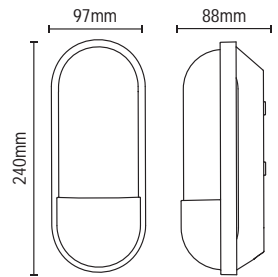

- Polycarbonate construction
- Corrosion resistant
- Available in black & anthracite
- Can be fitted either upward, downward or sideways

Code	Finish	Lamp	Dimensions
CZ-38639-BLK	Black	1 x 10W max LED E27 GLS	W:97 H:240 Proj:88mm
CZ-38639-ANTH	Anthracite