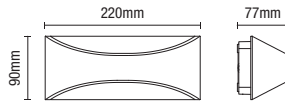

12W LED

- K: 4000
- Lm: 400
- Lm/W 33

Code	Lamp	Lumen	Dimensions
ZN-31768-BLK	6W LED	275	H90 W220 Proj77mm
ZN-31767-BLK	12W LED	400	H120 W300 Proj97mm