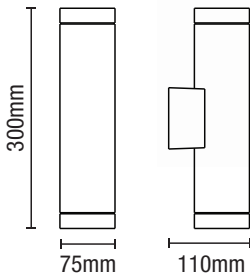

MORRO

Long Up/Down Wall Light

IP65

- Die-cast aluminium construction
- Available in 2 finishes

Code	Finish	Lamp	Dimensions
ZN-40001-BLK	Black	2 x 7W max LED GU10	W75 H300 Proj110mm
ZN-40001-ANTH	Anthracite