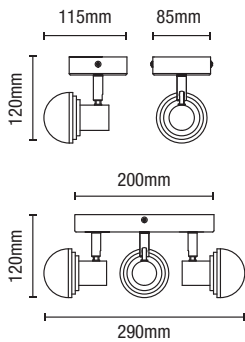

MILAN

LED Spotlight

Upto
960
LUMENS

IP44

- 5W LED module (SMD) per head
- Lm/W: 64
- CRI: 80
- Hrs: 20,000
- Single spot can be wall or ceiling mounted

Code	Description	Power (w)	Colour (k)	Total Flux (lm)	Efficiency (lm/W)	Dimensions
SPA-31733-CHR	Milan 3 Light Spotlight	15W	3000k	960	64	L255 x W290 x H120mm
SPA-31732-CHR	Milan Single Spotlight	5W	3000k	320	64	Proj115 x W85 x H120mm