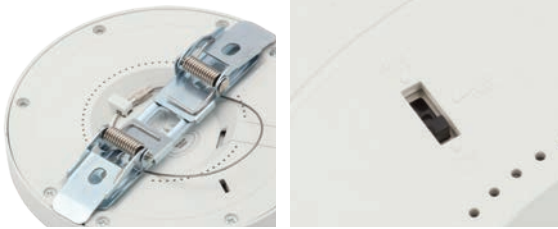

TAURI

24W LED Wall/Ceiling 5 in 1 Light

2400
LUMENS

IP44

Multi-role bracket and CCT switch