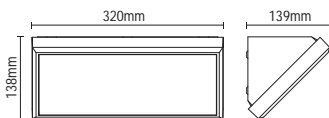

DERBY

LED Wedge with Hi-Lo Dimmer

1260
Lumens

IP65

- Corrosion resistant PC & ABS construction
- Adjustable sensitivity, hold time, lux level, standby time & standby dim level.
- Microwave & daylight Sensor

Code	Power (w)	Colour (k)	Total Flux (lm)	Efficiency (lm/W)	Dimensions
CZ-31740-BLK	21W	4000k	1260	60	Proj:139 W:320 H:138mm