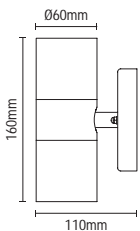

# NESO

Up/Down Wall Light

- Polycarbonate construction
- Corrosion resistant

Code	Lamp	Dimensions
CZ-25144-BLK-65	2 x 7W Max LED GU10	Proj:110 W:81 H:160mm