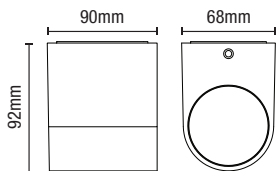

ANTAR

Downlight

IP44

- IP44 rated
- Available in 2 finishes