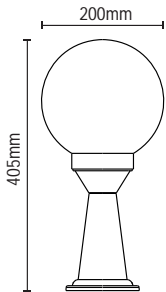

YORK

Globe Post Lantern

IP44

- Polycarbonate construction
- Corrosion resistant

Code	Lamp	Dimensions
CZ-31812-BLK	1 x 10W max LED E27 GLS	Dia:220mm H:405mm