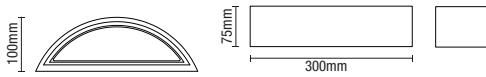

BAZA

Up/Down Light

PAINT
TO MATCH
DECOR

- White plaster finish
- Can be painted to match decor

Class 1

1.2kg