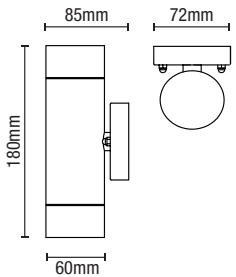

BRAC

Up/Down Wall Light

IP54

- Solid brass construction
- Available in 2 finishes

Code	Finish	Lamp	Dimensions
ZN-41102-BRNZ	Bronze	2 x 7W max LED GU10	W72 H180 Proj85mm
ZN-41102-RBRS	Brass