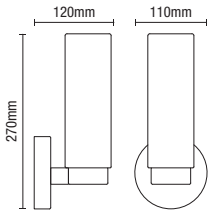

SPARTI

Wall Light

IP44

Code	Finish	Lamp	Dimensions
SPA-35843-SBRS	Satin Brass	1 x 3W max LED G9	H:270 W:110 Proj:120mm