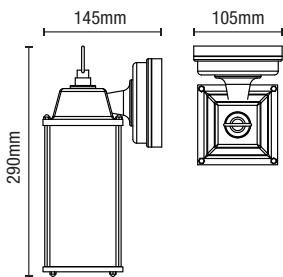

CERES

Wall Lantern

IP23

- Die-cast aluminium construction with glass panels
- Traditional styling

Code	Finish	Lamp	Dimensions
ZN-20955-BLK	Black	1 x 10W max LED E27 GLS	Proj145 W105 H290mm