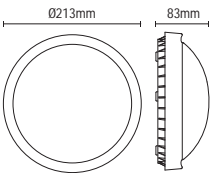

OXFORD

Round LED Bulkhead

- Polycarbonate and ABS construction
- Corrosion resistant
- Can be wall or ceiling mounted
- 8W LED module (SMD)
- Lm/W: 73
- Hrs: 20,000