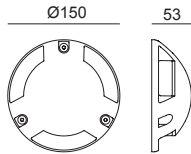

SCOUT

Surface Mount Ground Light

100
LUMENS

IP67

- Die-cast aluminium
- 3W LED module (SMD)
- K: 4000
- Lm: 100
- Lm/W 33

IP67 Rated
4000K CW
Class 1

Code	Description	Finish	Power (w)	Colour (k)	Total Flux (lm)	Efficiency (lm/W)	Dimensions
ZN-35738-BLK	Scout Surface Mount Ground Light - 150mm	Black	3W	4000k	100	33	Dia:150 Proj53mm