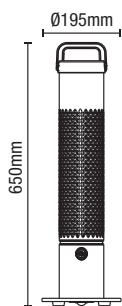

HARRY

Outdoor Portable Table Heater

IP45