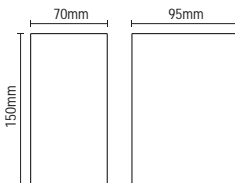

IONA

Up/Down Wall Light

IP44

- ABS construction
- Corrosion resistant

Code	Lamp	Dimensions
CZ-35705-BLK	2 x 5W Max LED GU10	Proj:95 W:70 H:150mm