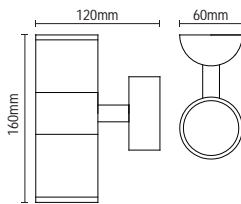

- Marine grade stainless steel (316) construction
- Corrosion resistant