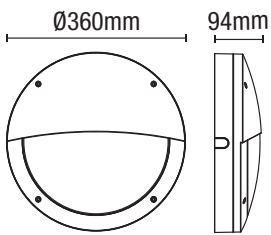

- Die-cast aluminium with polycarbonate diffuser
- Colour changing technology
- Switch between 3000K/4000K/6000K
- 20W LED module (SMD)
- 50,000 hours lifetime

Code	Finish	Power (w)	Colour (k)	Total Flux (lm)	Efficiency (lm/W)	Dimensions
ZN-39746-BLK	Black	20W	CCT	1700	85	Dia:360 Proj94mm