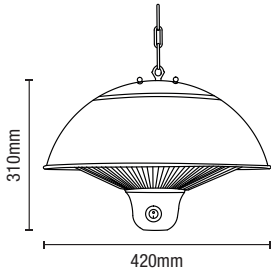

Onyx

Outdoor Heaters

IP34

Pendant Heater

- Remote control operated
- Integrated LED light
- Heat coverage approx 15m²
- IP34 rating
- Outdoor use only

Floor Standing Heater

- Pull string switch
- Single heat setting
- Tip over safety switch
- Heat coverage approx 15m²
- IP34 rating
- Outdoor use only

Code	Description	Finish	Power (w)	Dimensions	Weight
ZR-38833-BLK	Onyx Pendant Heater	Black	1500	H310 Dia:420mm	2.6kg
ZR-38834-BLK	Onyx Floor Standing Heater	Black	1500	H2000 Dia:500mm	8.4kg