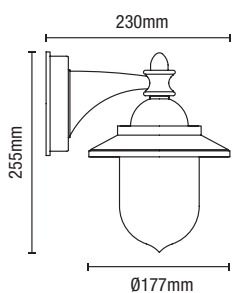

# LEEK

Mini Fisherman's Lantern

IP44

- Die-cast aluminium construction
- Clear polycarbonate diffuser
- Traditional styling

Class 1

0.75kg

Code	Finish	Lamp	Dimensions
ZN-31757-ANTH	Anthracite	1 x 10W max LED E27 GLS	Proj230 W177 H255mm