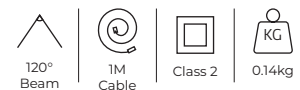

Code	Lamp	Kelvin	Lumen	Dimensions
CUL-25318	1.5W LED	3000	130	Dia:75 Proj:26mm
CUL-21625	1.5W LED	4000	140	Dia:75 Proj:26mm
CUL-25218	1.5W LED	6000	150	Dia:75 Proj:26mm