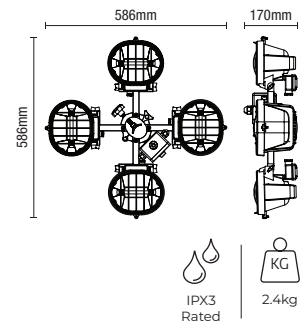

Code	Finish	Power (w)	Dimensions
ZR-37445-BLK	Black	4 x 450	H170 W586 Proj586mm