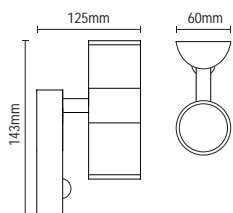

ISLAY

PIR Up/Down Wall Light

- Marine grade stainless steel (316) construction
- Corrosion resistant
- PIR sensor
- Adjustable lux and timer
- Detection Angle: 90°
- Detection Distance: 7m

Code	Finish	Lamp	Dimensions
CZ-29319-SST	Stainless Steel	2 x 7W max LED GU10	H:143 W:60 Proj:125mm
CZ-29319-BLK	Black		
CZ-29319-ANTH	Anthracite