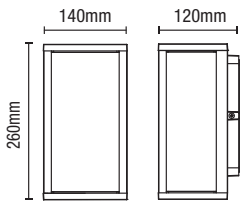

CHINON

Panel Light Box Lantern

IP44

- Die-cast aluminium construction
- Contemporary styling

Code	Description	Finish	Weight	Lamp	Dimensions
ZN-38640-MBLK	Chinon Panel Box Lantern	Black	1.45kg	1 x 10W max LED E27 GLS	Proj140 W140 H260mm