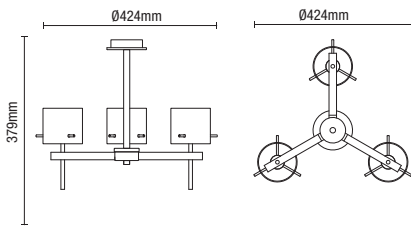

GENE

Ceiling Light

IP44

- Glass cylinder shade
- Bulb covers for use in bathroom
- Matching items available
- Available in chrome & satin brass

Code	Finish	Lamp	Dimensions
SPA-31726-SBRS	Satin Brass	3 x 3W max LED G9	H:379mm Dia:424mm