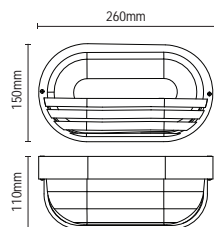

PUCK

Oval Eyelid Bulkhead

IP44

- Durable polycarbonate construction with glass cover
- Corrosion resistant
- Protective grille