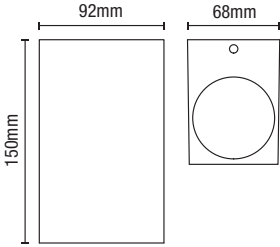

FLEET

Square Up/Down Light

IP44

Code	Description	Finish	Lamp	Dimensions
ZN-31759-ANTH	Fleet Square Up/Down Wall Light	Anthracite	2 x 7W max LED GU10	Proj92 W68 H150mm