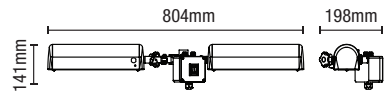

TOPAZ

2 x 800W Parasol Heater

IPX3

- Steel lamp case
- 1.4M HO5RN-F 3G1.0MM cable
- Heat coverage approx 10m²
- IPX3 rated
- BS1363 plug
- Ruby quartz halogen lamps
- Each lamp independently switched
- Outdoor use only

Code	Finish	Power (w)	Dimensions
ZR-37448-BLK	Black	2 x 800	H2141 W804 Proj198mm