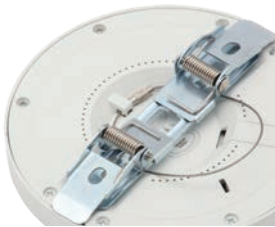

# TAURI

6W LED Wall/Ceiling 5 in 1 Light

Multi-role bracket and CCT switch

- Super slim design: 15mm thickness
- Can be recessed, ceiling mounted or wall surface mounted
- Push-fit, drag-detach bracket
- Anti-drop hoop for safety installation
- Fast-fit terminal connector
- 4 colours of magnetic rings available
- 12,000 hours LED lifetime
- Switch between 3000K/4000K/6000K