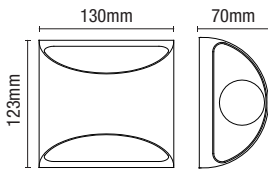

MANU

LED Up/Down Wall Light

620
LUMENS

IP54

- Die-cast aluminium construction
- Wall mounted
- 8W LED
- K: 4000
- Lm: 620
- Lm/W 77.5

Code	Finish	Power (w)	Colour (k)	Total Flux (lm)	Efficiency (lm/W)	Dimensions
ZN-29993-BLK	Black	8W	4000k	620	77.5	H123 W130 Proj70mm