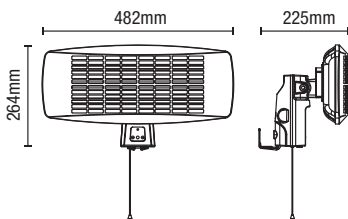

BLAZE

Wall Mount Patio Heater Variable Watt

3
HEAT
SETTINGS

IP24

- Pull switch
- 3 variable heat settings
- Wall or stand mounted
- Tip over safety switch
- Heat coverage approx 12m²
- IP24 rating
- Outdoor use only
- Stand available separately (ZR-32302)

3 Heat
Settings

IP24
Rated

1.8kg

Code	Finish	Power (w)	Dimensions
ZR-32297-BLK	Black	2000	H264 W482 Proj225mm