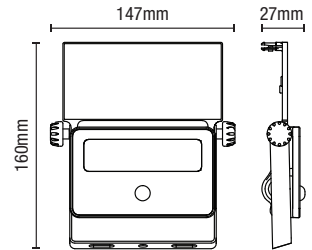

IP44
Rated

6000K
DW

PIR
Sensor

Code	Finish	Power (w)	Colour (k)	Total Flux (lm)	Efficiency (lm/W)	Dimensions
ZN-37052-BLK	Black	2W	6000k	200	100	H:160 W:147 Proj:134mm