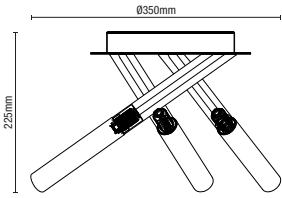

CRUX

3 Light Ceiling Fitting

IP44

- Decorative tubular shades
- Available in 3 finishes

Code	Finish	Lamp	Dimensions
SPA-20829-MBLK	Matt Black	3 x 3W max LED G9	H225 x Dia350mm
SPA-20829-SBRS	Satin Brass