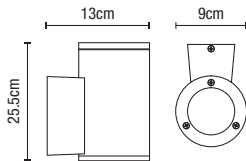

MIZAR

Downlight

740
LUMENS

IP54

- Die-cast aluminium construction
- 10W LED module (SMD)
- Lm/W 74
- Hrs: 30,000