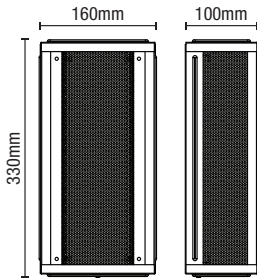

CUBA

Box Lantern with Mesh Insert

IP44

- Contemporary box lantern
- Mesh insert design

Code	Description	Finish	Lamp	Dimensions
ZN-40002-ANTH	Minerva Box Lantern with Mesh Insert	Anthracite/Silver Insert	1 x 10W max LED E27 GLS	W160 H330 Proj100mm
ZN-40002-BLK		Black/Brass Insert