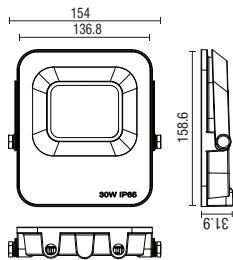

SLIMLINE

LED Floodlight

UPTO
16500
LUMENS

IP65

- Die-cast aluminium with polycarbonate diffuser
- Pre wired with 500mm cable
- Horizontal & Vertical adjustment on bracket
- 25,000 hours lifetime