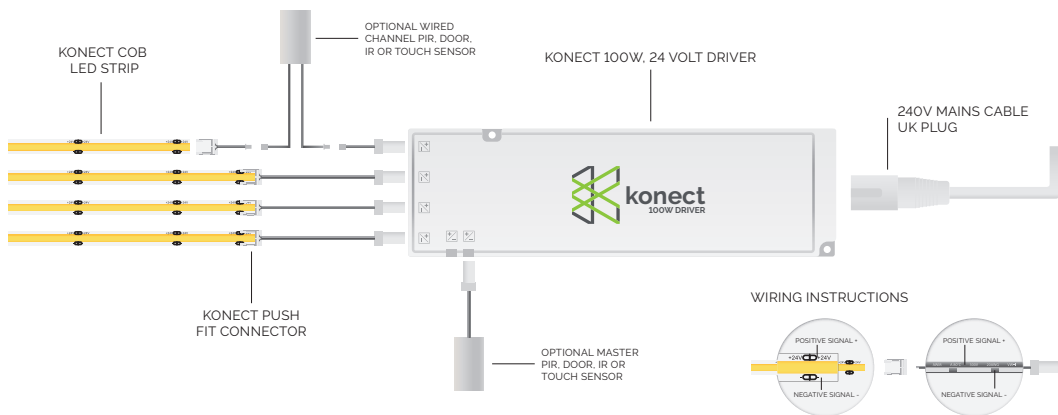

## Plug and play system

The Konect plug and play system features revolutionary wiresafe technology. Designed to protect all ports from overloading, short circuits and electrical surges, ensuring lighting systems stay as safe as possible. In turn conforming to BS7671 Regulations.