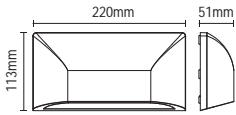

POOLE

LED Wall Downlight

- Polycarbonate construction
- Black finish with opal diffuser
- Corrosion resistant
- PIR sensor (option)
- 6m detection range
- 12.5W LED module (SMD)
- Lm/W: 47
- Hrs: 20,000

Code	Power (w)	Colour (k)	Total Flux (lm)	Efficiency (lm/W)	Dimensions
CZ-31752-BLK	6W	4000k	300	50	Proj:51 W:220 H:113mm
CZ-31747-BLK	6.5W	4000k	300	46	Proj:51 W:220 H:113mm