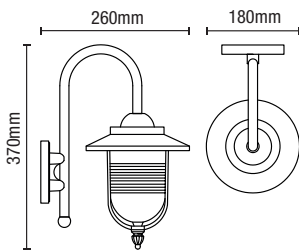

ERIS

Fisherman's Lantern

IP44

- Die-cast aluminium construction
- Traditional styling

Code	Finish	Lamp	Dimensions
ZN-20957-BLK	Black	1 x 10W max LED E27 GLS	Proj260 W180 H370mm