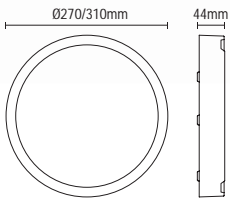

RIPON

LED Bulkhead

Upto
1245
Lumens

IP65

- Polycarbonate construction
- Corrosion resistant
- Can be wall or ceiling mounted

CZ-31745-BLK

- 15W LED module (SMD)
- Lm/W: 60
- Hrs: 20,000

CZ-31743-BLK

- 18W LED module (SMD)
- Lm/W: 70
- Hrs: 20,000

Code	Size	Power (w)	Colour (k)	Total Flux (lm)	Efficiency (lm/W)	Dimensions
CZ-31745-BLK	Small	15W	4000k	900	60	Proj:44 Dia:270mm
CZ-31743-BLK	Large	18W	4000k	1245	70	Proj:44 Dia:310mm