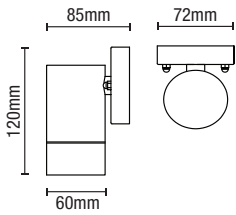

BRAC

Downlight

IP54

- Solid brass construction
- Available in 2 finishes