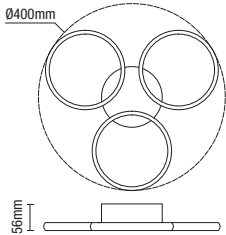

CHIOS

LED Ceiling Light

900
LUMENS

IP44

NEW
COLOUR

- 26W LED module (SMD)
- Lm/W: 34
- CRI: 80