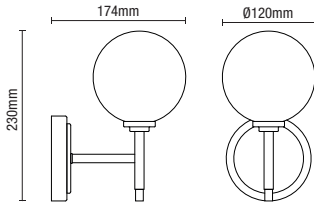

PORTO

Wall Light

IP44

- Opal glass shade
- Matching items available
- Available in 2 finishes

Code	Finish	Lamp	Dimensions
SPA-31306-CHR	Chrome	1 x 3W max LED G9	H:230 W:120 Proj:174mm
SPA-31306-MBLK	Matt Black