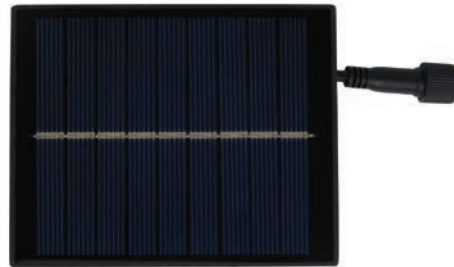

DAW

LED Solar Spike Light Kit

- Supplied with IR remote control
- ABS & PC construction
- Solar panel has 4m cable until first lamp then 2m spacing between each lamp
- Energy saving solar powered LED light
- Lamps can be spike or deck mounted
- IP65 weather resistant

Code	Finish	Power (w)	Colour (k)	Lumen (lm)	Charge Time	Batteries	Dimensions
ZN-42059	Black	2W	RGB+ 4000K	200	8-10hrs	2 x 3.7V Li-ion 2400mAh	H:230 Dia. 37 (per lamp)