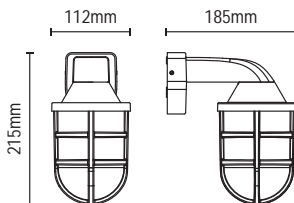

JURA

Wall Lantern

- ABS & PC construction
- Corrosion resistant

Code	Lamp	Dimensions
CZ-35742-BLK	1 x 10W LED Max E27 GLS	Proj:185 W:112 H:215mm