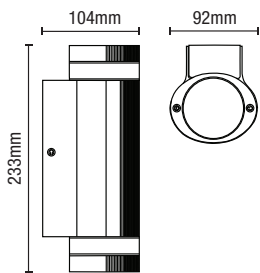

HELIX

Up/Down Wall Light

- IP44 rated
- Die-cast aluminium construction
  Black ridged finish
- Available with or without photocell sensor