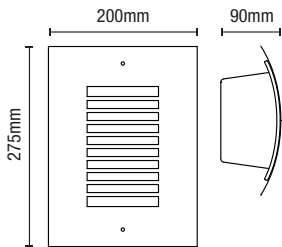

SIGMA

Slatted Wall Lantern

- IP44 rated
- Stainless steel construction
- Available in 2 finishes
- Available with or without PIR sensor