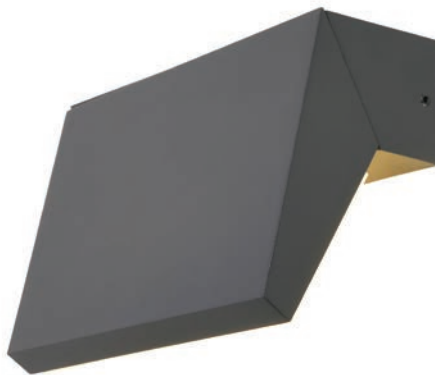

RAYU

Up/Down Wall Light

Code	Finish	Power (w)	Colour (k)	Total Flux (lm)	Dimensions
ZN-44245-ANTH	Anthracite	13W	4000k	500	H166 x W140 x D48mm