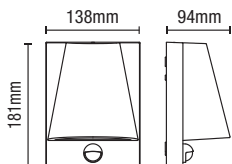

Code	Description	Finish	Lamp	Dimensions
ZN-38623-ANTH	Vesoul Wall Light	Anthracite	1 x 7W max LED GU10	Proj94 W138 H181mm
ZN-38624-ANTH	Vesoul Wall Light with PIR sensor