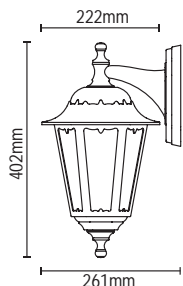

BIANCA

Up or Down Wall Lantern

ADJUSTABLE
HEIGHT

IP44

- Polycarbonate construction
- Corrosion resistant
- 2 alternate installation options

IP44
Rated

Class 2

0.73kg

Code

Lamp

Dimensions

CZ-25145-BLK

1 x 10W max LED E27 GLS

Proj:261 W:222 H:402mm