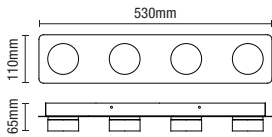

AMALFI

LED 4 Light Bar

1780
LUMENS

IP44

NEW
COLOUR

- Chrome finish with opal acrylic diffusers
- 20W LED module (SMD)
- Lm/W: 89
- CRI: 80
- Hrs: 20,000

Code	Finish	Power (w)	Colour (k)	Total Flux (lm)	Efficiency (lm/W)	Dimensions
SPA-31737-CHR	Chrome	20W	4000k	1780	89	L:530 W:110 H:65mm
SPA-31737-MBLK	Matt Black