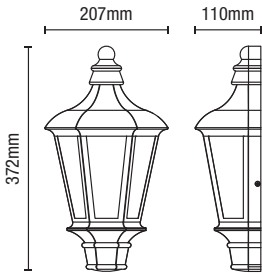

PERSEI

Half Lantern

IP44

- IP44 rated
- Die-cast aluminium construction
- Traditional styled half lantern
- Available with or without photocell sensor

Code	Sensor	Lamp	Dimensions
ZN-33994-BLK	-	1 x 10W max LED E27 GLS	H372 W207 Proj110mm

WOKING

Wall Lantern