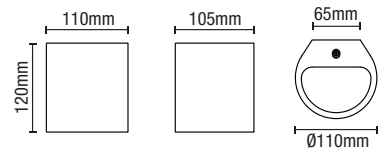

OSUNA

Up/Down Light

PAINT
TO MATCH
DECOR

- White plaster finish
- Can be painted to match decor

Code	Lamp	Dimensions
INL-37224	1 x 3W max LED G9	H:120 W:110 Proj:105mm