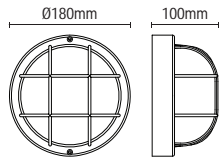

MARS

Round Bulkhead

IP44

- Durable polycarbonate construction with glass cover
- Corrosion resistant
- Protective grille