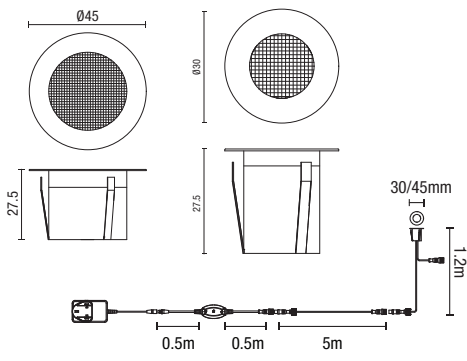

BARU

RGB Deck light kit

- [304] Stainless steel construction
- 1.2m cable between each head
- 10 x 0.5W LED module (SMD)
- 1 x 12V IP20 inline transformer with 5m cable
- Easy to install
- Smart wi-fi capability