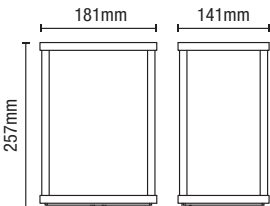

# KEB

Wall Lantern

IP44

- Die-cast aluminium construction
- Contemporary styling
- Water glass effect

Code	Finish	Lamp	Dimensions
ZN-32069-BLK	Black	1 x 10W max LED E27 GLS	H257 W181 Proj141mm