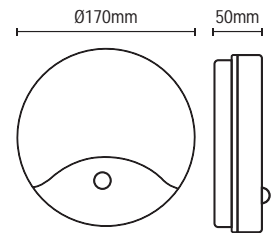

TURUS

LED Round Bulkhead

- Black PC / Opal diffuser
- Corrosion resistant
- Colour changing technology
- Switch between 3000K/4000K/6000K
- Available with or without PIR sensor
- 6m Detection Distance
- 15W LED module (SMD)
- Push-fit connectors