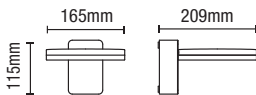

# CORTE

Wall Light

941  
LUMENS

IP65

- Die-cast aluminium construction
- Opal diffuser
- 12W LED module (SMD)
- K: 4000
- Lm: 941
- Lm/W 78

Code	Finish	Power (w)	Colour (k)	Total Flux (lm)	Dimensions
ZN-38634-BLK	Black	12W	4000k	941	H115 W165 Proj209mm