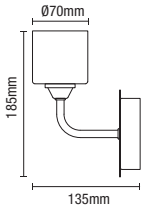

PATRAS

1 Light Wall Light

IP44

- Available in satin brass/champagne glass or chrome/smoked glass