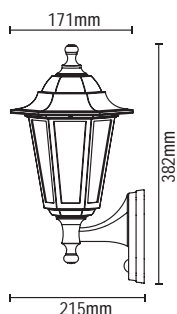

BIANCA

Wall Lantern with PIR

MANUAL
OVERRIDE

IP44

- Polycarbonate construction
- Corrosion resistant
- 6m Detection Distance
- Manual override function enables you to switch off PIR

IP44
Rated

PIR
Sensor

Class 2

0.84kg

Code

Lamp

Dimensions

CZ-25150-BLK

1 x 10W max LED E27 GLS

Proj:215 W:171 H:382