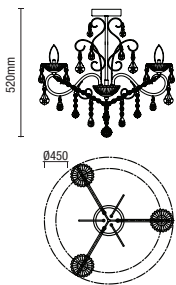

VELA

Flush Chandelier

IP44

- Clear glass crystal droplets
- Available in chrome & brass

Code	Finish	Lamp	Dimensions
SPA-20182-CHR	Chrome	3 x 3W max LED G9	H:520 Dia:450mm
SPA-20182-SBRS	Satin Brass