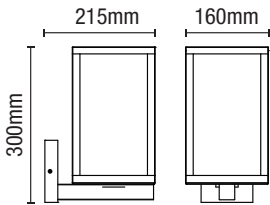

# HESTIA

Glass Panel Box Lantern

IP44

- Stainless steel construction
- Contemporary box lantern
- Available in 3 finishes

Code	Description	Finish	Lamp	Dimensions
ZN-38205-BLK	Hestia Glass Panel Box Lantern	Black	1 x 10W max LED E27 GLS	W160 H300 Proj215mm
ZN-38205-ANTH		Anthracite		