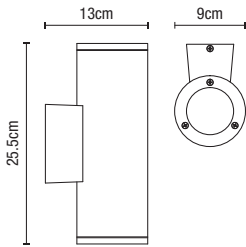

MIZAR

Up/Down Wall Light

1200
LUMENS

IP54

- Die-cast aluminium construction
- 20W LED module (SMD)
- Lm/W 60
- Hrs: 30,000