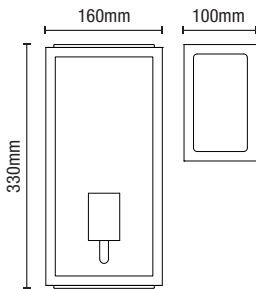

MINERVA

Box Lantern

IP44

- Stainless steel construction
- Contemporary box lantern

Code	Description	Finish	Lamp	Dimensions
ZN-20944-BLK	Minerva Box Lantern	Black	1 x 10W max LED E27 GLS	W160 H330 Proj100mm
ZN_20944-ANTH		Anthracite