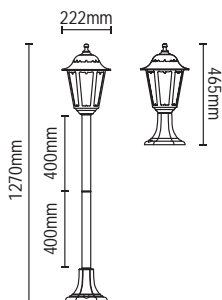

BIANCA

Post Lantern

ADJUSTABLE
HEIGHT

IP44

- Polycarbonate construction
- Corrosion resistant
- Three height options:
  1260mm/860mm/460mm

IP44
Rated

Class 2

Code

Lamp

Dimensions

CZ-25148-BLK

1 x 10W max
LED E27 GLS

W:222 H:1270mm