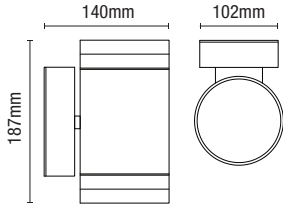

LENS

Up/Down Wall Light