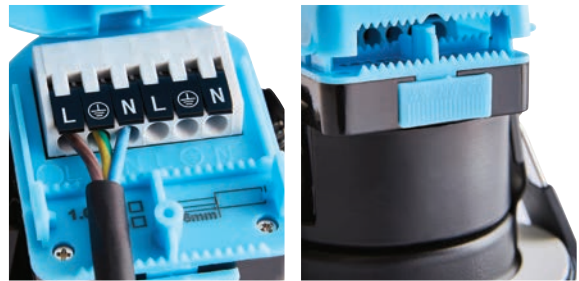

RHOM

IP65 Fixed Fire-rated Downlight

- Dimmable
- Fire rated
- Colour changing technology
- Switch between 3000K/4000K/6000K
- Fast fit terminals
- Available in 7 finishes
- 8W LED module (SMD)
- Lm: 900
- Lm/W: 112.5
- CRI: 80
- Hrs: 50,000

Fire-rated

IP65 Rated

60° Beam

70mm Cut-out

CCT

Class 2

0.15kg

Code	Pack Size	Finish	Power (W)	Total Flux (lm)	Efficiency (lm/W)	Colour (k)	Dimensions
SPA-38572-ACOP		Antique Copper					
SPA-38572-BCHR		Black Chrome					
SPA-38572-CHR		Chrome					
SPA-38572-MWHT	Single	Matt White	8W	900	112.5	CCT	Dia:87mm H:65mm
SPA-38572-SBLK		Satin Black					Cutout:70mm
SPA-38572-SBRS		Satin Brass					
SPA-38572-SNIC		Satin nickel