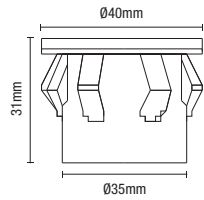

OHIO

Circular Decking Light

NO DRIVER REQ.   20 LUMENS   IP65

86 OUTDOOR

- Mains connected - no driver required
- Brushed steel finish with opal polycarbonate diffuser
- Available in 3000K/6000K
- 1m cable included
- 0.5W LED module (SMD)
- Lm: 20

IP65 Rated   35mm Cut-out   1M Cable   Class 2   0.13kg

Code	Lamp	Kelvin	Lumen	Dimensions
CUL-26465-WW	0.5W LED	3000	20	Dia:40mm
CUL-26465	0.5W LED	6000	20	Dia:40mm