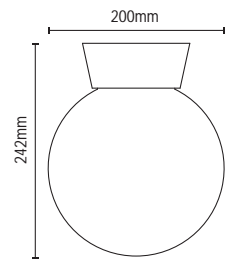

YORK

Globe Porch Lantern

IP44

- Polycarbonate construction
- Corrosion resistant
- Contemporary styling
- Vandal resistant materials

IP44
Rated

Class 2

Code	Lamp	Dimensions
CZ-33461-BLK	1 x 10W max LED E27 GLS	Dia:200 H:242mm