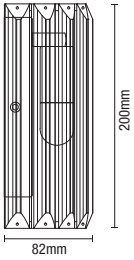

SPA-33932-CHR