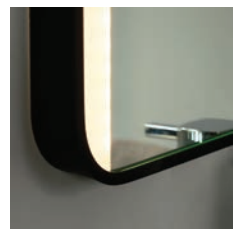

LORI

Illuminated Bathroom Mirror

Code	Finish	Power (w)	Colour (k)	Total Flux (lm)	Efficiency (lm/W)	CRI	Dimensions
SPA-44482	Satin Brass	13W	4000k	469	36	>80	H710 x W510 x D40mm
SPA-44483	Matt Black