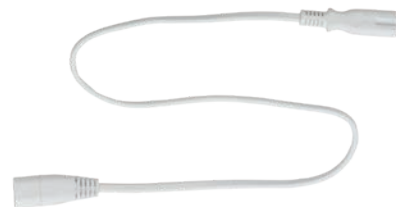

LEGARE

CCT Under Cabinet Link Light

- Silver aluminium body with opal polycarbonate diffuser
- Switch between 3000K/OFF/4000K
- No driver required
- Supplied with 2m power lead
- Simple connection system

· Simple to butt connect fittings together

Code	Lamp	Lumen	Weight	Length	Dimensions
CUL-34223-CCT	4W LED	400	0.21kg	300mm	L:300 W:24 Proj:34mm
CUL-34224-CCT	7W LED	700	0.3kg	500mm	L:500 W:24 Proj:34mm
CUL-34225-CCT	12W LED	1000	0.4kg	870mm	L:870 W:24 Proj:34mm

LEGARE

LINK LEAD

- Enables you to connect 2 Legare link lights on the same circuit
- Available in 2 lengths
- IEC C8 cable

Code	Length
CUL-21665	0.5 meters
CUL-21666	1 meter