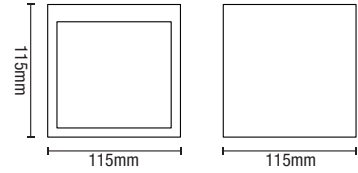

MONTILLA

Up/Down Light

PAINT
TO MATCH
DECOR

- White plaster finish
- Can be painted to match decor

Code	Lamp	Dimensions
INL-37219	1 x 3W max LED G9	H:115 W:115 Proj:115mm