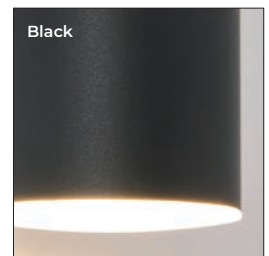

ELDON

LED Up/Down Solar Wall Light

- Stainless steel (201) construction
- OFF/Dim 1/Dim 2/Dim 3 push button switch
- Separate solar panel with 5m cable allows installation in areas with no mains power
- Solar panel can be charge with the mini USB-A cable
- Energy saving solar powered LED light
- A full charge will last up to 8 hours
- IP44 weather resistant

Code	Finish	Power (w)	Colour (k)	Lumen (lm)	Charge Time	Batteries	Dimensions
ZN-42040	SST	2W	3000k	150	6-8hrs	1 x 3.7V Li-ion 2000mAh	W:77 H:185Proj:110mm
ZN-42041	Anth