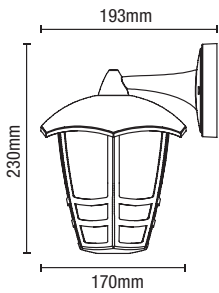

PERDITA

Curved Wall Lantern

IP44

- Die-cast aluminium and polycarbonate construction
- IP44 rated
- Vintage style lantern
- Black satin finish

IP44
Rated

Class 1

0.55kg

Code

Lamp

Dimensions

ZN-25463-BLK

1 x 10W max LED E27 GLS

Proj193 W170 H230mm