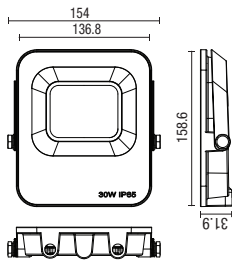

SLIMLINE

LED Floodlight with PIR Sensor

- Die-cast aluminium with polycarbonate diffuser
- Pre wired with 500mm cable
- Horizontal & Vertical adjustment on bracket
- 25,000 hours lifetime
- PIR sensor with adjustable LUX sensitivity and timer
- 12m Detection Distance