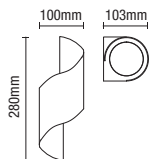

BUDE

Coil LED Wall Light

540
LUMENS

IP54

- Die-cast aluminium construction
- Wall mounted
- 9W LED
- K: 4000
- Lm: 460
- Lm/W 51.1