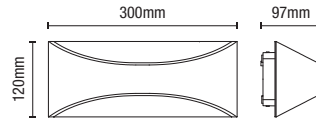

12W LED

- K: 4000
- Lm: 400
- Lm/W 33

Code	Lamp	Lumen	Dimensions
ZN-31768-BLK	6W LED	275	H90 W220 Proj77mm
ZN-31767-BLK	12W LED	400	H120 W300 Proj97mm