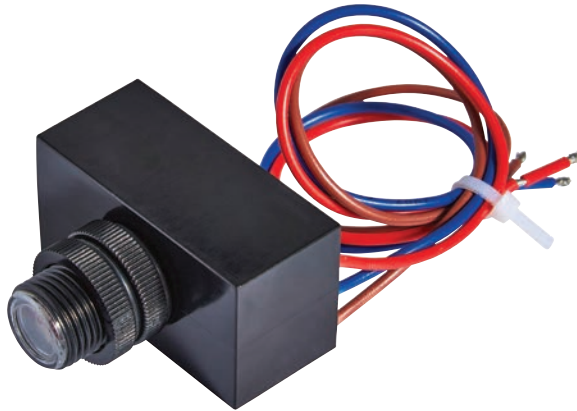

ADRA

Photocell Sensor

- Hideaway Sensor for use in Conduit/Whisker/Junction box
- Rated current: 10A
- Ambient light: <10LUX

Code	Finish	Max Rated Load	Dimensions
ZN-38599-BLK	Black	1200W Halogen 300W LED	H70 W110 Proj35mm