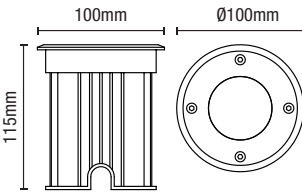

PAN

Ground Light

IP67

- Stainless steel with glass lens
  robust construction
- Min void 115mm
- Cable length 300mm