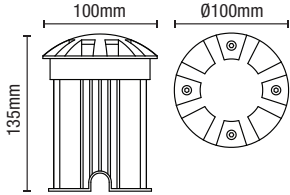

PAN

Ground Light

IP67

- Die-cast aluminium with glass lens
  robust construction
- Min void 115mm
- Cable length 300mm