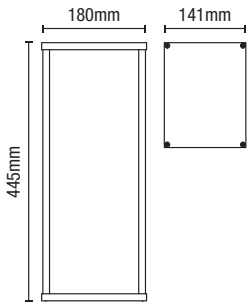

MEMPHIS

Wall Lantern

IP44

- Stainless steel construction
- Contemporary wall lantern
- Ribbed glass effect

IP44
Rated

Class 1

1.75kg

Code	Description	Finish	Lamp	Dimensions
ZN-38602-BLK	Memphis Wall Lantern	Black	1 x 10W max LED E27 GLS	Proj141 W180 H445mm