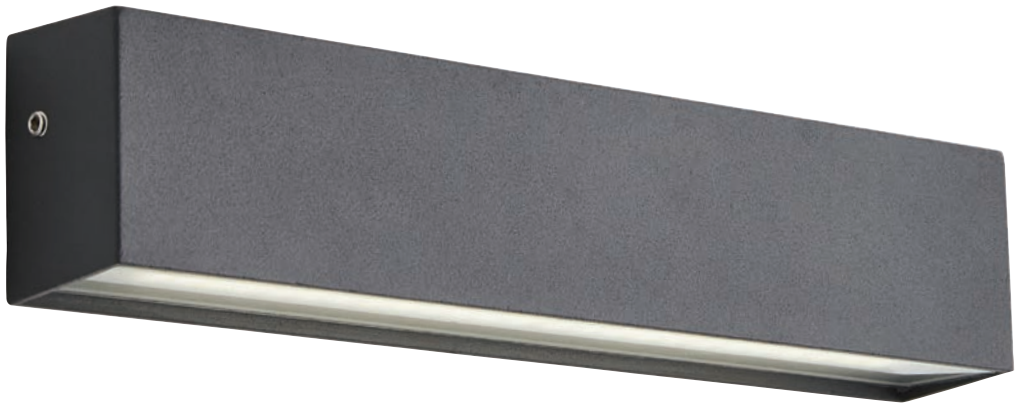

CANNES

Linear Wall Light

480
LUMENS

IP54

- Aluminium body with glass diffuser
- 9W LED module (SMD)
- K: 4000
- Lm: 408
- Lm/W 53

Code	Description	Finish	Power (w)	Colour (k)	Total Flux (lm)	Dimensions
ZN-38636-ANTH	Cannes LED Linear Wall Light	Anthracite	9W	4000k	480	H50 W235 Proj33mm