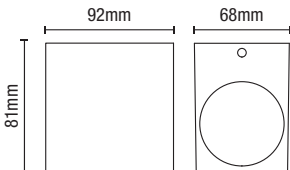

FLEET

Square Downlight

IP44

Code	Description	Finish	Lamp	Dimensions
ZN-31758-ANTH	Fleet Square Downlight	Anthracite	1 x 7W max LED GU10	Proj92 W68 H81mm