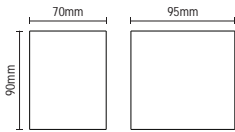

IONA

Downlight

IP44

- ABS construction
- Corrosion resistant