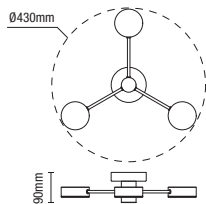

EDESSA

LED Ceiling Light

1200
LUMENS

IP44

· Matching wall light available