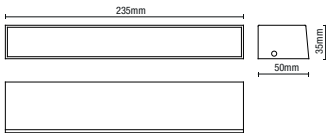

# CANNES

Linear Wall Light

480  
LUMENS

IP54

- Aluminium body with glass diffuser
- 9W LED module (SMD)
- K: 4000
- Lm: 408
- Lm/W 53

Code	Description	Finish	Power (w)	Colour (k)	Total Flux (lm)	Dimensions
ZN-38636-ANTH	Cannes LED Linear Wall Light	Anthracite	9W	4000k	480	H50 W235 Proj33mm