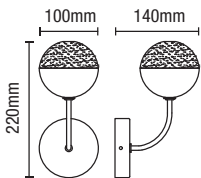

RHODES

LED Bathroom Wall Light

400
LUMENS

IP44

- Crackle effect diffuser
- 5W LED module (SMD)
- Lm/W: 80
- CRI: 80