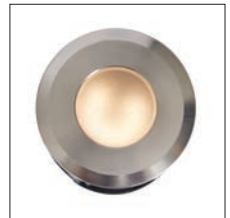

- Supplied with IR remote control
- Stainless steel (201), ABS & Glass construction
- Solar panel has 4m cable until first lamp then 2m spacing between each lamp
- Energy saving solar powered LED light
- Solar panel can be spike or deck mounted
- IP65 weather resistant

Code	Finish	Power (w)	Colour (k)	Lumen (lm)	Charge Time	Batteries	Dimensions
ZN-42060	Black	2W	RGB+ 4000K	200	8-10hrs	2 x 3.7V Li-ion 2400mAh	H:47 Dia. 41.5 (per lamp)