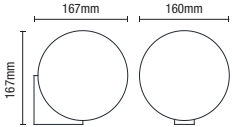

THIVA

Bathroom Wall Light

IP44

- Contemporary bathroom wall light
- Available in 3 finishes