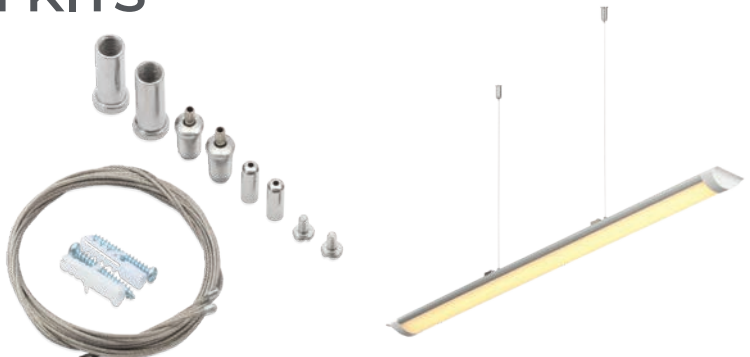

SUSPENSION KITS

Code	Dimensions
CUL-30710	L:1000mm
CUL-30711	L:2000mm