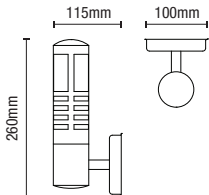

DELTA

Slat Wall Lantern

IP44

- Stainless steel construction
- Durable polycarbonate diffuser