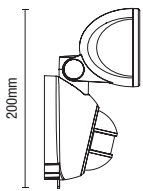

- Battery-operated for use on buildings without mains electricity supply
- Requires 4x AA batteries (not supplied)
- Concealed auto or off switch
- Adjustable swivel heads
- Up to 10m detection distance

Code	Power (w)	Colour (k)	Total Flux (lm)	Batteries
ZN-30508-BLK	2W LED	5000k	200	4 x 1.5V AA (not included)