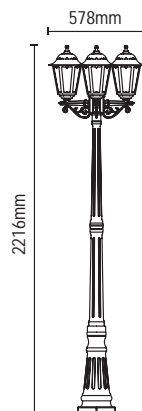

BIANCA

Triple Head Tall Post Lantern

IP44

- Polycarbonate construction
- Corrosion resistant

IP44
Rated

Class 2

Code

Lamp

Dimensions

CZ-25149-BLK

3 x 10W max LED E27 GLS

Dia: 578 H:2216mm