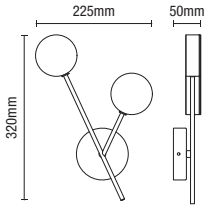

EDESSA

LED Wall Light

500
LUMENS

IP44

· Matching ceiling lights available