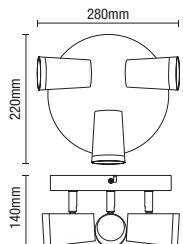

FREYA

3 Light Spotlight

- Chrome finish
- Directable spotlights

Code	Finish	Lamp	Dimensions
SPA-35080-CHR	Chrome	3 x 7W max LED GU10	H:140 W:280 L:220mm
SPA-35080-BLK	Black