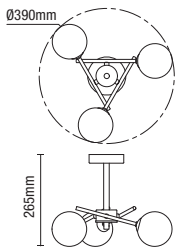

LINDOS

3 Light Ceiling Light

IP44

Code	Finish	Lamp	Dimensions
SPA-35836-SBRS	Satin Brass/Opal	3 x 3W max LED G9	H:265 Dia:390mm