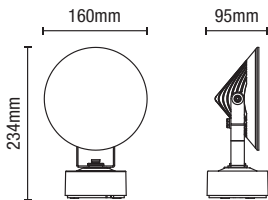

### 3 Different Mounting Options

Wall Light

Spotlight

Ground Spike Light

- Die-cast aluminium construction
- Includes ground spike
- Cable length 150mm
- 12W COB LED
- K: 4000
- Lm: 700
- Lm/W 58

IP65  
Rated