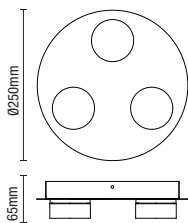

AMALFI

LED 3 Light Flush

1386
LUMENS

IP44

NEW
COLOUR

- Chrome finish with opal acrylic diffusers
- 14W LED module (SMD)
- Lm/W: 99
- CRI: 80
- Hrs: 20,000

IP44
Rated

4000K
CW

Class 2

1.14kg

Code	Finish	Power (w)	Colour (k)	Total Flux (lm)	Efficiency (lm/W)	Dimensions
SPA-31736-CHR	Chrome	14W	4000k	1386	99	H65 x Dia250mm
SPA-31736-MBLK	Matt Black