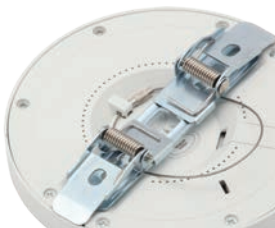

TAURI

12W LED Wall/Ceiling 5 in 1 Light

Multi-role bracket and CCT switch

- Super slim design: 15mm thickness
- Can be recessed, ceiling mounted or wall surface mounted
- Push-fit, drag-detach bracket
- Anti-drop hoop for safety installation
- Fast-fit terminal connector
- 4 colours of magnetic rings available
- 12,000 hours LED lifetime
- Switch between 3000K/4000K/6000K

Code	Finish	Description	Lamp	Lumen	Weight	Dimensions
SPA-35709	White	Tauri LED Light	12W LED	1200	0.42kg	H:15 Dia:164mm
SPA-35713	Satin Nickel					
SPA-35716	Chrome	Tauri Magnetic Ring (Fits 12W model)	-	-	0.17kg	H:15 Dia:164mm
SPA-35714	Satin Black					
SPA-35715	Satin Brass