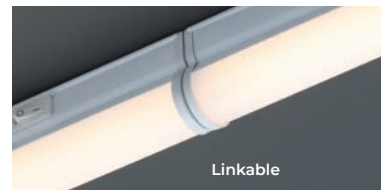

Code	Description	Power (w)	Colour (k)	Total Flux (lm)	Weight	Length	Dimensions
ELA-41712	Bodhi Link Light	5W LED	3 CCT	500	0.34kg	312mm	L:312 W:22 Proj:36mm
ELA-41713		9W LED	3 CCT	900	0.172kg	611mm	L:611 W:22 Proj:36mm
ELA-41714		14W LED	3 CCT	1300	0.210kg	911mm	L:911 W:22 Proj:36mm
ELA-41715		18W LED	3 CCT	1700	0.246kg	1210mm	L:1210 W:22 Proj:36mm
ELA-21665	Bodhi Link Lead 8 Type	-	-	-	0.30kg	500mm	Length: 500mm
ELA-21666		-	-	-	0.52kg	1000mm	Length: 1000mm