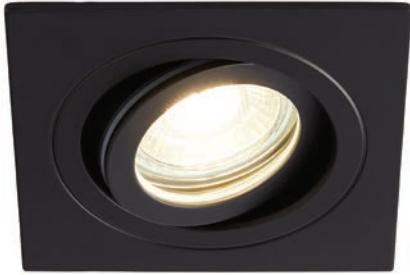

CALI

Square Tiltable Downlight

IP65

Tilted