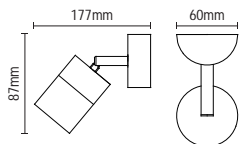

ISLAY

Spotlight

- Marine grade stainless steel (316) construction
- Corrosion resistant

Code	Finish	Lamp	Dimensions
CZ-29321-SST	Stainless Steel	1 x 7W max LED GU10	H:87 W:60 Proj:177mm
CZ-29321-BLK	Black		
CZ-29321-ANTH	Anthracite