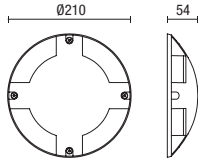

SCOUT

Surface Mount Ground Light

160
LUMENS

IP67

- Die-cast aluminium
- 4W LED module (SMD)
- K: 4000
- Lm: 160
- Lm/W 40

IP67 Rated
4000K CW
Class 1

Code	Description	Finish	Power (w)	Colour (k)	Total Flux (lm)	Efficiency (lm/W)	Dimensions
ZN-29997-BLK	Scout Surface Mount Ground Light	Black	4W	4000k	100	40	Dia:210 Proj54mm