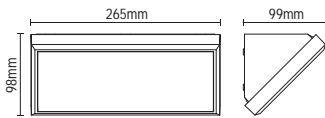

LUTON

LED Wedge

648
Lumens

IP65

- Polycarbonate and ABS construction
- Corrosion resistant
- 12W LED module (SMD)
- Lm/W: 64
- Hrs: 20,000

Code	Power (w)	Colour (k)	Total Flux (lm)	Efficiency (lm/W)	Dimensions
CZ-31746-BLK	12W	4000k	648	64	Proj:99 W:265 H:98mm