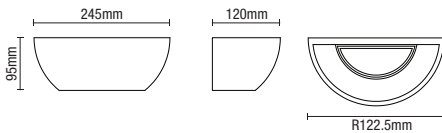

RHONDA

Up/Down Light

PAINT
TO MATCH
DECOR

- White plaster finish
- Can be painted to match decor

Class 1

1.05kg