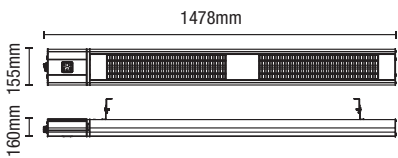

GLOW

Wall Mounted Heater

3
HEAT
SETTINGS

IP65

- Ideal for commercial applications
- Remote control operated
- Variable heat setting
- 1-9 Hour Timer
- Heat coverage 20m²
- IP65 rating
- Outdoor use only

3 Heat
Settings

IP65
Rated

5.25kg

Code	Finish	Power (w)	Dimensions
ZR-32301-BLK	Black	3000	H155 W1470 Proj75 mm