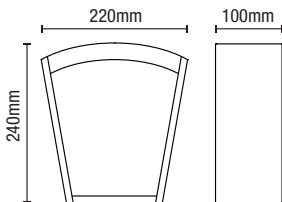

ARTEMIS

Box Lantern

IP44

- Stainless steel construction
- Contemporary box lantern

Code	Finish	Lamp	Dimensions
ZN-20945-BLK	Black	1 x 10W max LED E27 GLS	Proj100 W220 H240mm