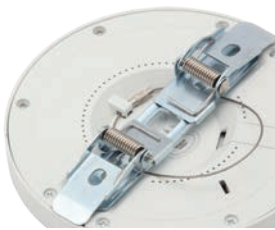

TAURI

18W LED Wall/Ceiling 5 in 1 Light

Multi-role bracket and CCT switch

- Super slim design: 15mm thickness
- Can be recessed, ceiling mounted or wall surface mounted
- Push-fit, drag-detach bracket
- Anti-drop hoop for safety installation
- Fast-fit terminal connector
- 4 colours of magnetic rings available
- 12,000 hours LED lifetime
- Switch between 3000K/4000K/6000K

Code	Finish	Description	Lamp	Lumen	Weight	Dimensions
SPA-34009-WHT	White	Tauri LED Light	18W LED	1800	0.58kg	H:15 Dia:217mm
SPA-34011-SNIC	Satin Nickel					
SPA-34013-CHR	Chrome					
SPA-35717	Matt Black	Tauri Magnetic Ring (Fits 18W model)	-	-	0.21kg	H:15 Dia:217mm
SPA-35718	Satin Brass