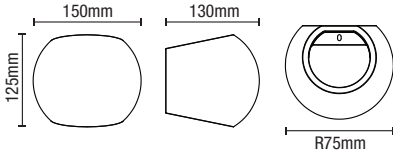

MARTOS

Round Up/Down Light

PAINT
TO MATCH
DECOR

- White plaster finish
- Can be painted to match decor

Class 1

0.95kg