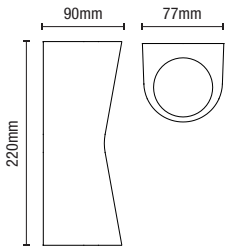

SKYE

Double Cone Up/Down Wall Light

IP44

- Die-cast aluminium construction

Code	Finish	Lamp	Dimensions
ZN-29347-BLK	Black	2 x 7W max LED GU10	H220 W77 Proj90mm
ZN-29347-ANTH	Anthracite