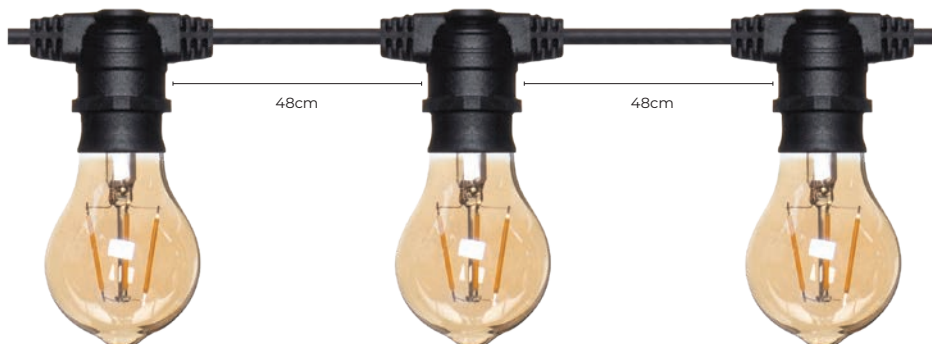

# OHIO

Circular Decking Light

NO DRIVER REQ.    20 LUMENS    IP65

86 OUTDOOR

- Mains connected - no driver required
- Brushed steel finish with opal polycarbonate diffuser
- Available in 3000K/6000K
- 1m cable included
- 0.5W LED module (SMD)
- Lm: 20

IP65 Rated    35mm Cut-out    1M Cable    Class 2    0.13kg

Code	Lamp	Kelvin	Lumen	Dimensions
CUL-26465-WW	0.5W LED	3000	20	Dia:40mm
CUL-26465	0.5W LED	6000	20	Dia:40mm

# HARDY

20 x E27 Lampholder Festoon

Plug  
+  
play

IP44

Loop multiple festoons together with weatherproof connectors

- Plug and play - no driver required
- Rubber H05RN-F 2 x 1.0mm<sup>2</sup> Cable
- Lamps not included
- 11.4m total length
- 5m from plug to first lampholder
- 48cm spacing between each head
- Connect multiple festoon lights together
- Suitable bulbs are shown on P.352