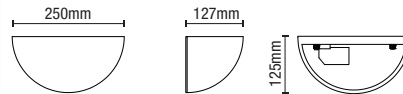

MAO

Wall Uplighter

PAINT
TO MATCH
DECOR

- White plaster finish
- Can be painted to match decor

Code	Lamp	Dimensions
INL-38610	1 x 10W max LED E27 GLS	H:125 W:250 Proj:127mm