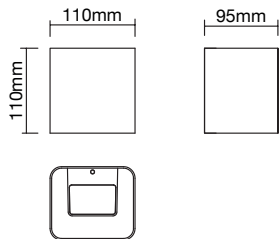

HANA

LED Up/Down Wall Light

620
LUMENS

IP54

- Die-cast aluminium construction
- Wall mounted
- 8W LED
- K: 4000
- Lm: 620
- Lm/W 77.5

Code	Finish	Power (w)	Colour (k)	Total Flux (lm)	Efficiency (lm/W)	Dimensions
ZN-29996-BLK	Black	8W	4000k	620	77.5	H110 W110 Proj95mm