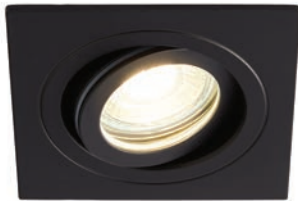

CALI

Square Tiltable Downlight

IP65

Tilted