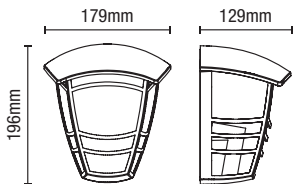

PERDITA

Half Lantern

IP44

- Die-cast aluminium and polycarbonate construction
- IP44 rated
- Vintage style lantern
- Black satin finish

Code

Lamp

Dimensions

ZN-25464-BLK

1 x 10W max LED E27 GLS

Proj129 W179 H196mm