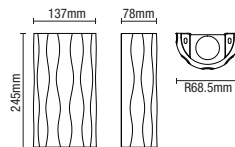

TOLEDO

Wall Uplighter

PAINT
TO MATCH
DECOR

- White plaster finish
- Integral LED option
- Can be painted to match decor

Code	Lamp	Dimensions
INL-38612	2 x 7W max LED GU10	H:245 W:137 Proj:78mm