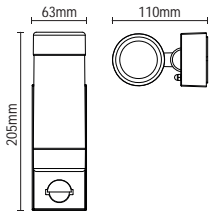

NESO

Up/Down Wall Light with PIR

- Polycarbonate construction
- Corrosion resistant
- PIR sensor
- 6m Detection Distance