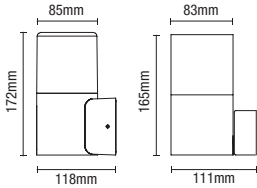

BEATA

Uplight

IP44

- Aluminium & PC construction
- Available in 2 round or square

Code	Shape	Lamp	Dimensions	Weight
ZN-41099-GRYSMK	Round	1 x 10W max LED E27 GLS	W85 H172 Proj118mm	0.448kg
ZN-41100-GRYSMK	Square	1 x 10W max LED E27 GLS	W83 H165 Proj111mm	0.53kg