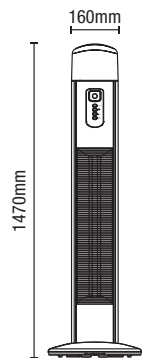

AMBER

Floor Standing Outdoor Heater

- 2 heat settings: 1480/2960W
- Carbon fibre heating technology
- Large, effective heating area of up to 30m²
- PIR economy system
- IP55 rated
- 12W LED Colour changing light: Warm/Daylight/Cool
- Gun metal hammered finish with fabric flocked grille with storage cover
- Magnetic remote control

2 Heat Settings

IP55 Rated

21.3kg

Code	Finish	Power (w)	Dimensions
ZR-37442-GMTL	Gun Metal	3000	H1700 Dia:500mm