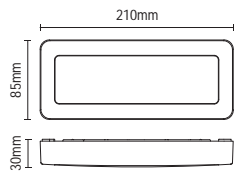

BREEZ

Surface Brick/Guide Light

648
Lumens

IP65

- Polycarbonate construction
- Anthracite finish
- Corrosion resistant
- 3W LED module (SMD)
- Lm/W: 93
- Hrs: 20,000

IP65
Rated

4000K
CW

Class 2

0.19kg

Code	Power (w)	Colour (k)	Total Flux (lm)	Efficiency (lm/W)	Dimensions
CZ-29191-ATR	3W	4000k	290	93	Proj:30 W:210 H:85mm