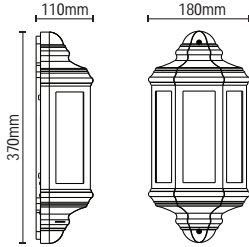

ATHENA

Half Wall Lantern

- Polycarbonate construction
- Corrosion resistant
- Vintage style half lantern
- Available with or without PIR sensor
- 6m Detection Distance

Code	Sensor	Lamp	Dimensions
CZ-31748-BLK	-	1 x 10W max LED E27 GLS	Proj:110 W:180 H:370mm
CZ-26743-BLK	PIR