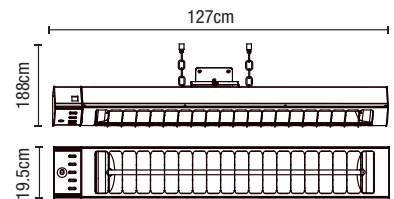

JET

Outdoor Ceiling Mount Heater

3
HEAT
SETTINGS

IP55

- Remote control
- Hanging and wall mount type
- 3 heat settings - 900/1900/2800W
- Heat coverage approx 25m²
- 4 Hour timer
- 1.9M Cable
- Black brushed aluminium finish
- PIR economy function

3 Heat
Settings

IP55
Rated

6.5kg

Code	Finish	Power (w)	Dimensions
ZR-37443-BLK	Black	2800	H195 W1270 D140mm