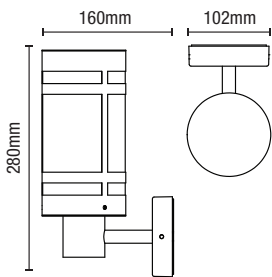

GADA

Wall Light

IP44

- Stainless steel [201] construction
- Available in 2 finishes
- Mesh insert design

Code	Description	Finish	Lamp	Dimensions
ZN-40004-BLK/BRS	Gada Wall Light	Black with Brass Mesh	1 x 10W max LED E27	W102 H280m Proj160mm
ZN-40004-BLK/SST		Black with Stainless Steel Mesh