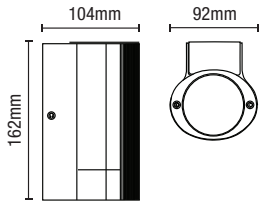

HELIX

Downlight

- IP44 rated
- Die-cast aluminium construction
  Black ridged finish
- Available with or without photocell sensor