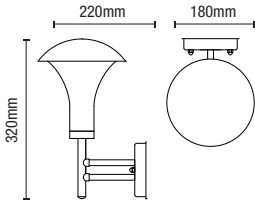

OMEGA

Wall Lantern

IP44

- Steel & PC construction
- Fluted lantern design

Code	Description	Finish	Lamp	Dimensions
ZN-15136-SST	Omega Wall Lantern	Stainless Steel	1 x 10W max LED E27 GLS	H320 W180 Proj220mm