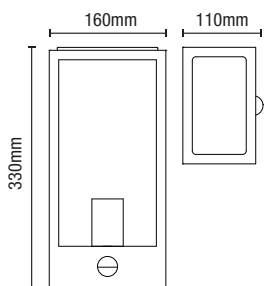

MINERVA

Box Lantern with PIR Sensor

- Contemporary box lantern
- PIR Sensor
- 3-2000 LUX (adjustable)

Code	Description	Finish	Lamp	Dimensions
ZN-32070-BLK	Minerva Box Lantern	Black	1 x 10W max LED E27 GLS	Proj110 W160 H330mm
ZN-32070-ANTH	Minerva Box Lantern	Anthracite	1 x 10W max LED E27 GLS	Proj110 W160 H330mm