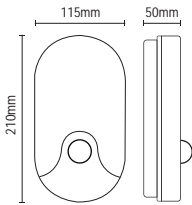

TURUS

LED Oval Bulkhead

- Black PC / Opal diffuser
- Corrosion resistant
- Colour changing technology
- Switch between 3000K/4000K/6000K
- Available with or without PIR sensor
- 6m Detection Distance
- 15W LED module (SMD)
- Lm/W: 50
- Hrs: 25,000
- Push-fit connectors