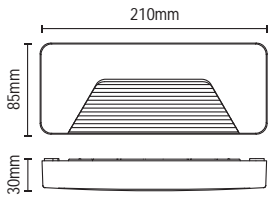

BREEZ

Surface Brick/Guide Light

280 Lumens IP65

- Polycarbonate construction
- Anthracite finish
- Corrosion resistant
- 3W LED module (SMD)
- Lm/W: 93
- Hrs: 20,000