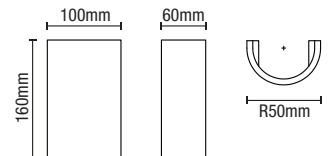

MARTOS

Up/Down Light

PAINT
TO MATCH
DECOR

- White plaster finish
- Can be painted to match decor

Code	Lamp	Dimensions
INL-37221	1 x 3W max LED G9	H:160 W:100 Proj:60mm