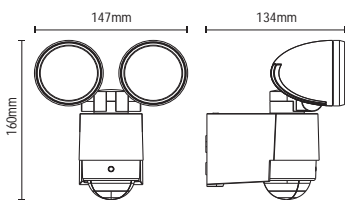

SIROCCO

PIR Twin Security Spotlight

480
LUMENS

IP44

- Polycarbonate construction
- PIR sensor with adjustable LUX sensitivity and timer
- 5-12m Detection Distance
- Hrs: 20,000

Code	Finish	Power (w)	Colour (k)	Total Flux (lm)	Efficiency (lm/W)	Dimensions
ZN-23454-BLK	Black	6W	6000k	480	80	H160 W147 Proj134mm
ZN-23454-WHT	White