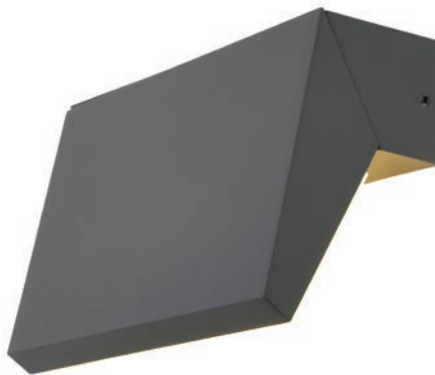

RAYU

Up/Down Wall Light

IP65 NEW

Code	Finish	Power (w)	Colour (k)	Total Flux (lm)	Dimensions
ZN-44245-ANTH	Anthracite	13W	4000k	500	H166 x W140 x D48mm