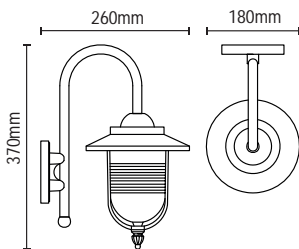

ERIS

Fisherman's Lantern

IP44

- Die-cast aluminium construction
- Traditional styling

Code	Finish	Lamp	Dimensions
ZN-20957-BLK	Black	1 x 10W max LED E27 GLS	Proj260 W180 H370mm