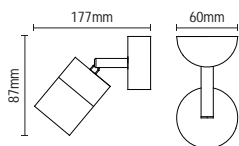

ISLAY

Spotlight

- Marine grade stainless steel (316) construction
- Corrosion resistant