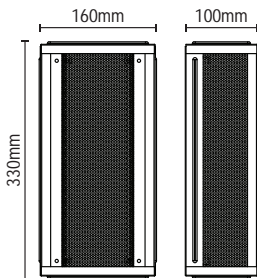

- Contemporary box lantern
- Mesh insert design

IP44
Rated

Class 1

2.1kg

Code	Description	Finish	Lamp	Dimensions
ZN-40002-ANTH	Minerva Box Lantern with Mesh Insert	Anthracite/Silver Insert	1 x 10W max LED E27 GLS	W160 H330 Proj100mm
ZN-40002-BLK		Black/Brass Insert