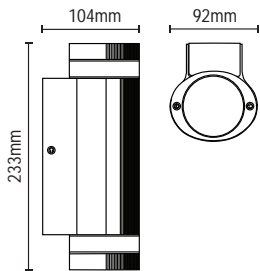

HELIX

Up/Down Wall Light

- IP44 rated
- Die-cast aluminium construction
  Black ridged finish
- Available with or without photocell sensor