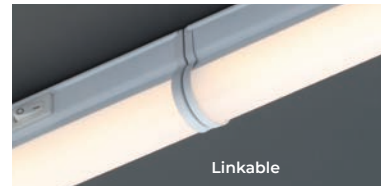

Warm White

Code	Description	Power (w)	Colour (k)	Total Flux (lm)	Weight	Length	Dimensions
ELA-41712	Bodhi Link Light	5W LED	3 CCT	500	0.34kg	312mm	L:312 W:22 Proj:36mm
ELA-41713		9W LED	3 CCT	900	0.172kg	611mm	L:611 W:22 Proj:36mm
ELA-41714		14W LED	3 CCT	1300	0.210kg	911mm	L:911 W:22 Proj:36mm
ELA-41715		18W LED	3 CCT	1700	0.246kg	1210mm	L:1210 W:22 Proj:36mm
ELA-21665	Bodhi Link Lead 8 Type	-	-	-	0.30kg	500mm	Length: 500mm
ELA-21666		-	-	-	0.52kg	1000mm	Length: 1000mm