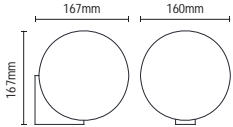

THIVA

Bathroom Wall Light

IP44

- Contemporary bathroom wall light
- Available in 3 finishes