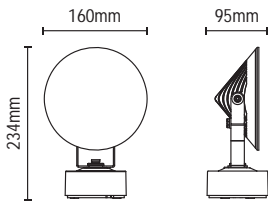

## 3 Different Mounting Options

Wall Light

Spotlight

Ground  
Spike Light

- Die-cast aluminium construction
- Includes ground spike
- Cable length 150mm
- 12W COB LED
- K: 4000
- Lm: 700
- Lm/W 58

IP65  
Rated