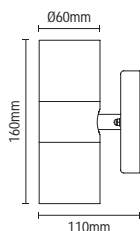

# NESO

Up/Down Wall Light

- Polycarbonate construction
- Corrosion resistant

Code	Lamp	Dimensions
CZ-25144-BLK-65	2 x 7W Max LED GU10	Proj:110 W:81 H:160mm