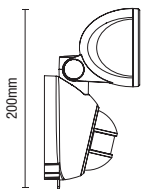

- Battery-operated for use on buildings without mains electricity supply
- Requires 4x AA batteries (not supplied)
- Concealed auto or off switch
- Adjustable swivel heads
- Up to 10m detection distance

Code	Power (w)	Colour (k)	Total Flux (lm)	Batteries
ZN-30508-BLK	2W LED	5000k	200	4 x 1.5V AA (not included)