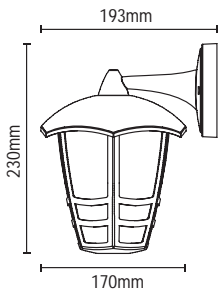

PERDITA

Curved Wall Lantern

IP44

- Die-cast aluminium and polycarbonate construction
- IP44 rated
- Vintage style lantern
- Black satin finish

0.55kg

Code

Lamp

Dimensions

ZN-25463-BLK

1 x 10W max LED E27 GLS

Proj193 W170 H230mm