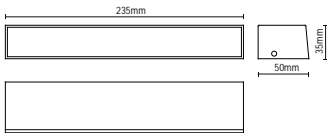

# CANNES

Linear Wall Light

**480**  
LUMENS

**IP54**

- Aluminium body with glass diffuser
- 9W LED module (SMD)
- K: 4000
- Lm: 408
- Lm/W 53

  
 IP54  
Rated

  
 4000K  
CW

  
 Class 1