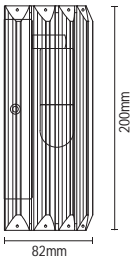

SPA-33932-CHR