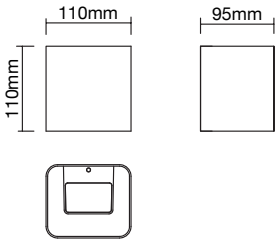

HANA

LED Up/Down Wall Light

620
LUMENS

IP54

- Die-cast aluminium construction
- Wall mounted
- 8W LED
- K: 4000
- Lm: 620
- Lm/W 77.5

Code	Finish	Power (w)	Colour (k)	Total Flux (lm)	Efficiency (lm/W)	Dimensions
ZN-29996-BLK	Black	8W	4000k	620	77.5	H110 W110 Proj95mm