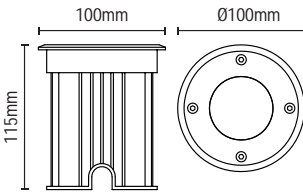

PAN

Ground Light

IP67

- Stainless steel with glass lens robust construction
- Min void 115mm
- Cable lengthH 300mm