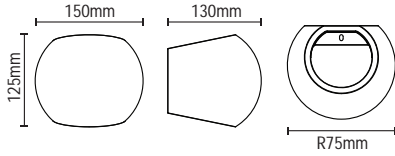

MARTOS

Round Up/Down Light

PAINT
TO MATCH
DECOR

- White plaster finish
- Can be painted to match decor

Class 1

0.95kg