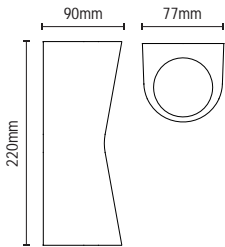

SKYE

Double Cone Up/Down Wall Light

IP44

- Die-cast aluminium construction

Code	Finish	Lamp	Dimensions
ZN-29347-BLK	Black	2 x 7W max LED GU10	H220 W77 Proj90mm
ZN-29347-ANTH	Anthracite