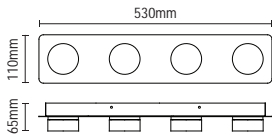

AMALFI

LED 4 Light Bar

1780
LUMENS

IP44

NEW
COLOUR

- Chrome finish with opal acrylic diffusers
- 20W LED module (SMD)
- Lm/W: 89
- CRI: 80
- Hrs: 20,000

Code	Finish	Power (w)	Colour (k)	Total Flux (lm)	Efficiency (lm/W)	Dimensions
SPA-31737-CHR	Chrome	20W	4000k	1780	89	L:530 W:110 H:65mm
SPA-31737-MBLK	Matt Black