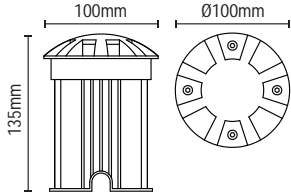

PAN

Ground Light

IP67

- Die-cast aluminium with glass lens robust construction
- Min void 115mm
- Cable lengthH 300mm