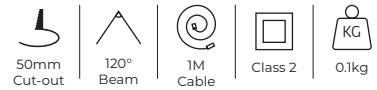

Code	Lamp	Kelvin	Lumen	Dimensions
CUL-25317	1.5W LED	3000	130	Dia:65 Proj:20mm
CUL-21624	1.5W LED	4000	140	Dia:65 Proj:20mm