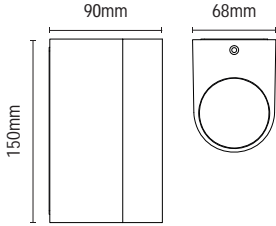

ANTAR

Up/Down Light

IP44

- IP44 rated
- Available in 2 finishes

Code	Finish	Lamp	Dimensions
ZN-20930-BLK	Black	2 x 7W max LED GU10	Proj90 W68 H150mm