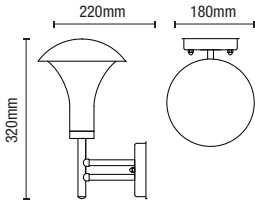

OMEGA

Wall Lantern

IP44

- Steel & PC construction
- Fluted lantern design

Code	Description	Finish	Lamp	Dimensions
ZN-15136-SST	Omega Wall Lantern	Stainless Steel	1 x 10W max LED E27 GLS	H320 W180 Proj220mm