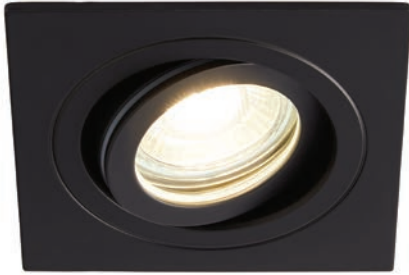

CALI

Square Tiltable Downlight

IP65

Tilted