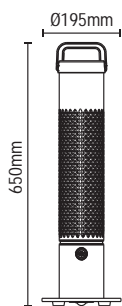

HARRY

Outdoor Portable Table Heater

IP45