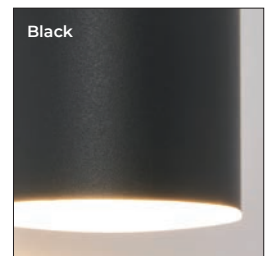

ELDON

LED Up/Down Solar Wall Light

- Stainless steel (201) construction
- OFF/Dim 1/Dim 2/Dim 3 push button switch
- Separate solar panel with 5m cable allows installation in areas with no mains power
- Solar panel can be charge with the mini USB-A cable
- Energy saving solar powered LED light
- A full charge will last up to 8 hours
- IP44 weather resistant

Code	Finish	Power (w)	Colour (k)	Lumen (lm)	Charge Time	Batteries	Dimensions
ZN-42040	SST	2W	3000k	150	6-8hrs	1 x 3.7V Li-ion 2000mAh	W:77 H:185Proj:110mm
ZN-42041	Anth