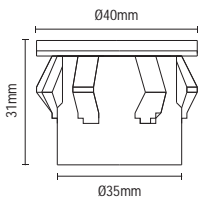

OHIO

Circular Decking Light

NO DRIVER REQ.

20 LUMENS

IP65

- Mains connected - no driver required
- Brushed steel finish with opal polycarbonate diffuser
- Available in 3000K/6000K
- 1m cable included
- 0.5W LED module (SMD)
- Lm: 20

IP65 Rated

35mm Cut-out

1M Cable

Class 2

0.13kg

Code	Lamp	Kelvin	Lumen	Dimensions
CUL-26465-WW	0.5W LED	3000	20	Dia:40mm
CUL-26465	0.5W LED	6000	20	Dia:40mm