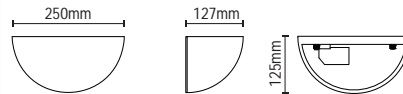

MAO

Wall Uplighter

PAINT
TO MATCH
DECOR

- White plaster finish
- Can be painted to match decor

Code	Lamp	Dimensions
INL-38610	1 x 10W max LED E27 GLS	H:125 W:250 Proj:127mm