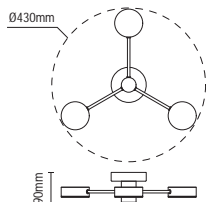

EDESSA

LED Ceiling Light

1200
LUMENS

IP44

· Matching wall light available