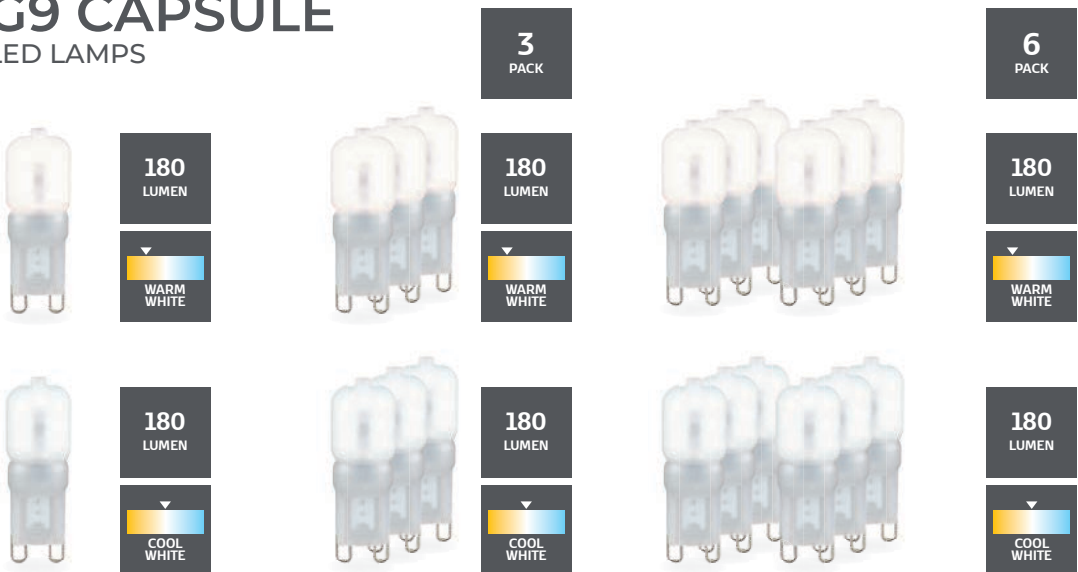

G9 CAPSULE

LED LAMPS

Code	Description	Pack Size	Kelvin	Lumen	Dimensions
INL-28573	2.5W G9 LED Lamp	Single	3000	180	W:16 H:48mm
INL-28575	2.5W G9 LED Lamp	3 Pack	3000	180	W:16 H:48mm
INL-28577	2.5W G9 LED Lamp	6 Pack	3000	180	W:16 H:48mm
INL-28574	2.5W G9 LED Lamp	Single	4000	180	W:16 H:48mm
INL-28576	2.5W G9 LED Lamp	3 Pack	4000	180	W:16 H:48mm
INL-28578	2.5W G9 LED Lamp	6 Pack	4000	180	W:16 H:48mm