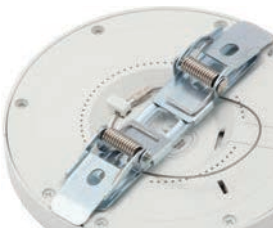

TAURI

18W LED Wall/Ceiling 5 in 1 Light

Multi-role bracket and CCT switch

- Super slim design: 15mm thickness
- Can be recessed, ceiling mounted or wall surface mounted
- Push-fit, drag-detach bracket
- Anti-drop hoop for safety installation
- Fast-fit terminal connector
- 4 colours of magnetic rings available
- 12,000 hours LED lifetime
- Switch between 3000K/4000K/6000K

Code	Finish	Description	Lamp	Lumen	Weight	Dimensions
SPA-34009-WHT	White	Tauri LED Light	18W LED	1800	0.58kg	H:15 Dia:217mm
SPA-34011-SNIC	Satin Nickel					
SPA-34013-CHR	Chrome					
SPA-35717	Matt Black	Tauri Magnetic Ring (Fits 18W model)	-	-	0.21kg	H:15 Dia:217mm
SPA-35718	Satin Brass