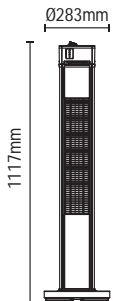

BLAZE

Standing Patio Heater

3
HEAT
SETTINGS

IP55

- Remote control operated
- Tip over safety switch
- 3 variable heat settings
- Heat coverage approx 10m²
- IP55 rated
- Outdoor use only

3 Heat
Settings

IP55
Rated

KG
7.8kg

Code	Finish	Power (w)	Dimensions
ZR-32300-BLK	Black	1600	H1110 Dia:280mm