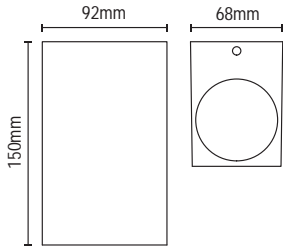

FLEET

Square Up/Down Light

IP44

Code	Description	Finish	Lamp	Dimensions
ZN-31759-ANTH	Fleet Square Up/Down Wall Light	Anthracite	2 x 7W max LED GU10	Proj92 W68 H150mm