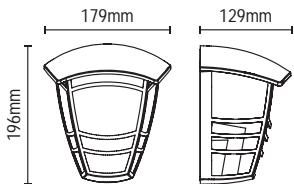

PERDITA

Half Lantern

IP44

- Die-cast aluminium and polycarbonate construction
- IP44 rated
- Vintage style lantern
- Black satin finish

Code

Lamp

Dimensions

ZN-25464-BLK

1 x 10W max LED E27 GLS

Proj129 W179 H196mm