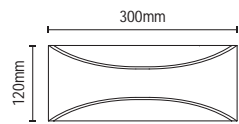

12W LED

- K: 4000
- Lm: 400
- Lm/W 33

Code	Lamp	Lumen	Dimensions
ZN-31768-BLK	6W LED	275	H90 W220 Proj77mm
ZN-31767-BLK	12W LED	400	H120 W300 Proj97mm