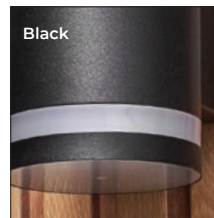

TRIMDON

LED Solar Downlight

- Stainless steel (201) & PC construction
- OFF/Low/High switch function
- Integrated solar panel allows installation in areas with no mains power
- Energy saving solar powered LED light
- A full charge will last up to 8 hours
- IP44 weather resistant