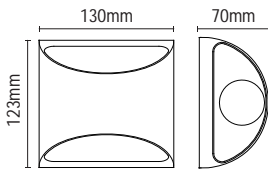

MANU

LED Up/Down Wall Light

620
LUMENS

IP54

- Die-cast aluminium construction
- Wall mounted
- 8W LED
- K: 4000
- Lm: 620
- Lm/W 77.5

Code	Finish	Power (w)	Colour (k)	Total Flux (lm)	Efficiency (lm/W)	Dimensions
ZN-29993-BLK	Black	8W	4000k	620	77.5	H123 W130 Proj70mm