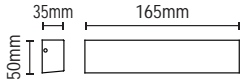

REIMS

Wall Light

700
LUMENS

IP54

- Die-cast aluminium construction
- Opal polycarbonate diffuser
- 5.4W COB LED
- K: 4000
- Lm: 700
- Lm/W 130

IP54
Rated

4000K
CW

Class 1

0.35kg

Code	Finish	Power (w)	Colour (k)	Total Flux (lm)	Dimensions
ZN-38637-BLK	Black	5.4W	4000k	700	H50 W165 Proj35mm