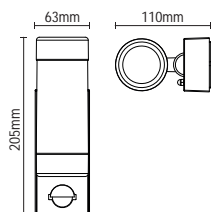

NESO

Up/Down Wall Light with PIR

- Polycarbonate construction
- Corrosion resistant
- PIR sensor
- 6m Detection Distance