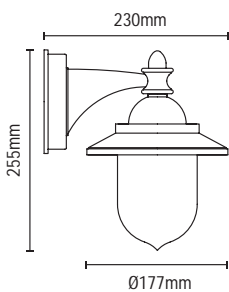

LEEK

Mini Fisherman's Lantern

IP44

- Die-cast aluminium construction
- Clear polycarbonate diffuser
- Traditional styling

Class 1

0.75kg

Code	Finish	Lamp	Dimensions
ZN-31757-ANTH	Anthracite	1 x 10W max LED E27 GLS	Proj230 W177 H255mm