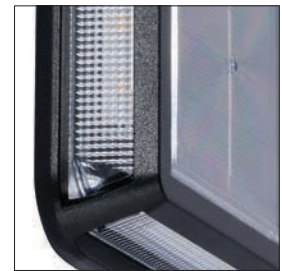

TANFIELD

LED Solar Post/Ground Light

- Low level design for installation almost anywhere
- 121mm x 121mm design to fit on top of a fence post as well as a ground light
- Aluminium and PVC construction
- Integrated solar panel allows installation in areas with no mains power
- Energy saving solar powered LED light
- Built in photocell sensor for auto ON at dusk/dawn
- A full charge will last up to 8 hours
- IP65 weather resistant

Code	Finish	Power (w)	Colour (k)	Lumen (lm)	Charge Time	Batteries	Dimensions
ZN-42035	Black	1W	4000k	30	6-8hrs	1 x 1.2V AA NiMH 600mAh	L:121 W:121 Proj:29mm