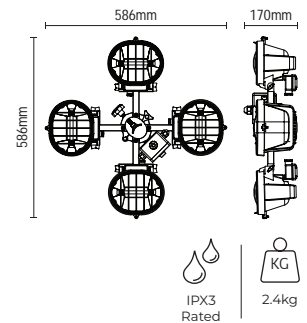

Code	Finish	Power (w)	Dimensions
ZR-37445-BLK	Black	4 x 450	H170 W586 Proj586mm