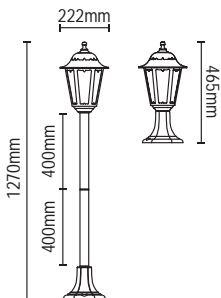

BIANCA

Post Lantern

ADJUSTABLE
HEIGHT

IP44

- Polycarbonate construction
- Corrosion resistant
- Three height options:
  1260mm/860mm/460mm

IP44
Rated

Class 2

Code	Lamp	Dimensions
CZ-25148-BLK	1 x 10W max LED E27 GLS	W:222 H:1270mm