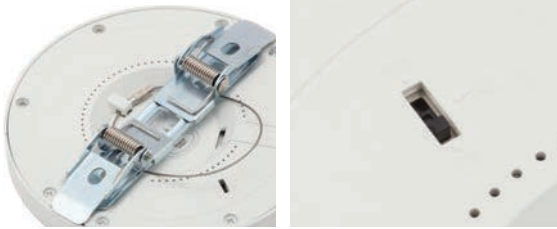

TAURI

24W LED Wall/Ceiling 5 in 1 Light

2400
LUMENS

IP44

Multi-role bracket and CCT switch