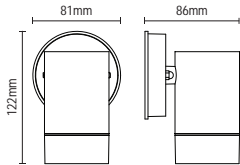

NESO

Downlight

IP65

- Polycarbonate construction
- Corrosion resistant

Code	Lamp	Dimensions
CZ-25143-BLK-65	1 x 7W Max LED GU10	Proj:86 W:81 H:122mm

ISLAY

Up/Down Wall Light