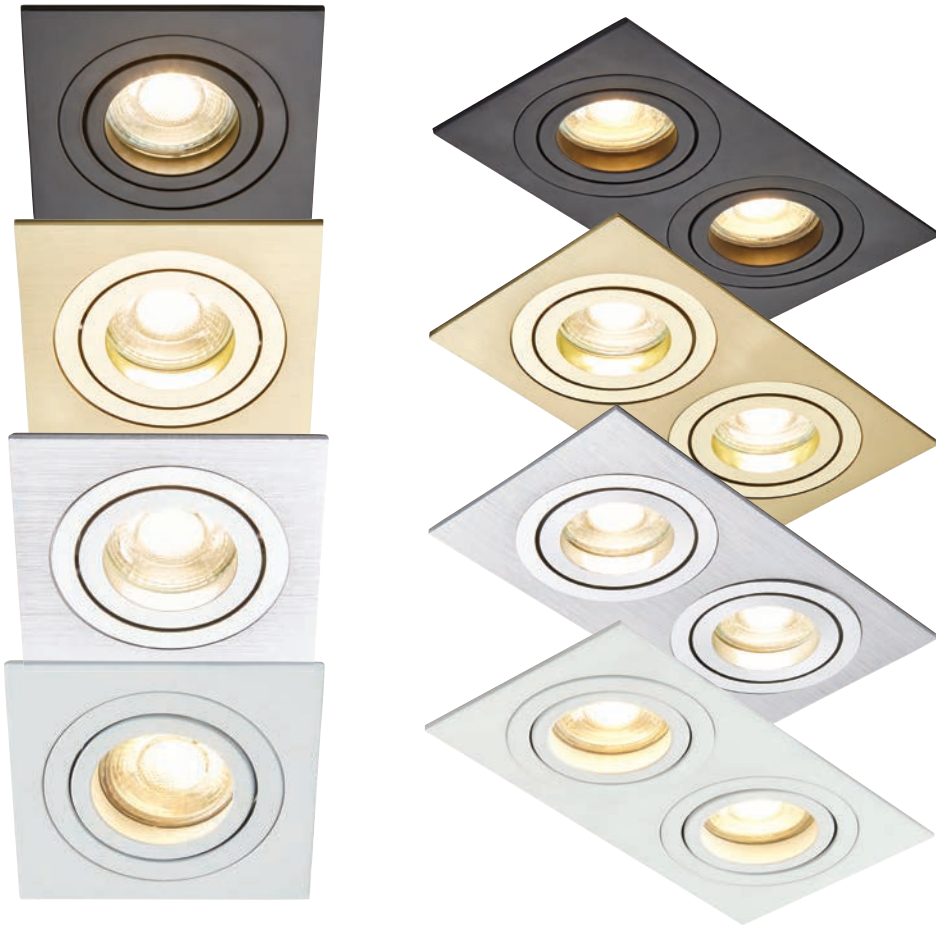

PASTO

Adjustable Downlight

Class 2

Code	Description	Finish	Lamp	Dimensions
INL-38617-BLK	Pasto Single Adjustable Downlight	Black	1 x 7W max LED GU10	L:92 W:92 H:3mm Cutout:80mm
INL-38617-BRS		Polished Brass		
INL-38617-SIL		Polished Silver		
INL-38617-WHT		White		
INL-38618-BLK	Pasto Double Adjustable Downlight	Black	2 x 7W max LED GU10	L:174 W:92 H:3mm Cutout:160 x 80mm
INL-38618-BRS		Polished Brass		
INL-38618-SIL		Polished Silver		
INL-38618-WHT		White