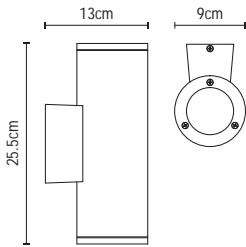

MIZAR

Up/Down Wall Light

1200
LUMENS

IP54

- Die-cast aluminium construction
- 20W LED module (SMD)
- Lm/W 60
- Hrs: 30,000

Code	Finish	Power (w)	Colour (k)	Total Flux (lm)	Dimensions
ZN-34019-ANTH	Anthracite	20W	4000k	1200	H255 W90 Proj130mm