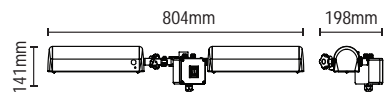

TOPAZ

2 x 800W Parasol Heater

IPX3

- Steel lamp case
- 1.4M HO5RN-F 3G1.0MM cable
- Heat coverage approx 10m²
- IPX3 rated
- BS1363 plug
- Ruby quartz halogen lamps
- Each lamp independently switched
- Outdoor use only

Code	Finish	Power (w)	Dimensions
ZR-37448-BLK	Black	2 x 800	H2141 W804 Proj198mm