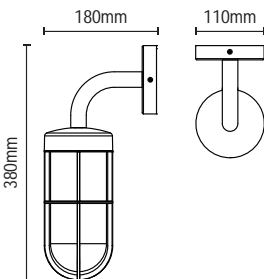

- Vintage styling
- Black satin finish

Code	Lamp	Dimensions
ZN-31807-TBLK	1 x 10W max LED E27 GLS	Proj180 W110 H380mm