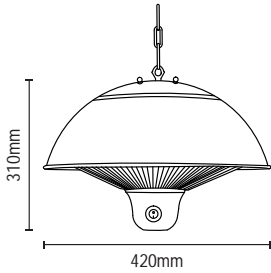

Onyx

Outdoor Heaters

IP34

Pendant Heater

- Remote control operated
- Integrated LED light
- Heat coverage approx 15m²
- IP34 rating
- Outdoor use only

Floor Standing Heater

- Pull string switch
- Single heat setting
- Tip over safety switch
- Heat coverage approx 15m²
- IP34 rating
- Outdoor use only

Code	Description	Finish	Power (w)	Dimensions	Weight
ZR-38833-BLK	Onyx Pendant Heater	Black	1500	H310 Dia:420mm	2.6kg
ZR-38834-BLK	Onyx Floor Standing Heater	Black	1500	H2000 Dia:500mm	8.4kg