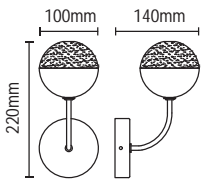

RHODES

LED Bathroom Wall Light

400
LUMENS

IP44

- Crackle effect diffuser
- 5W LED module (SMD)
- Lm/W: 80
- CRI: 80

Code	Finish	Power (w)	Colour (k)	Total Flux (lm)	Dimensions
SPA-36300-CHR	Chrome	5W	4000k	400	H220 x W100 x Proj140mm