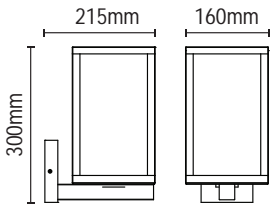

HESTIA

Glass Panel Box Lantern

IP44

- Stainless steel construction
- Contemporary box lantern
- Available in 3 finishes

Code	Description	Finish	Lamp	Dimensions
ZN-38205-BLK	Hestia Glass Panel Box Lantern	Black	1 x 10W max LED E27 GLS	W160 H300 Proj215mm
ZN-38205-ANTH		Anthracite