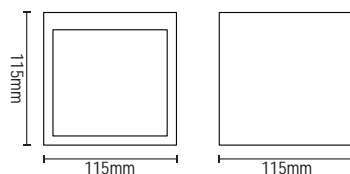

MONTILLA

Up/Down Light

PAINT
TO MATCH
DECOR

- White plaster finish
- Can be painted to match decor

Class 1

0.8kg

Code	Lamp	Dimensions
INL-37219	1 x 3W max LED G9	H:115 W:115 Proj:115mm