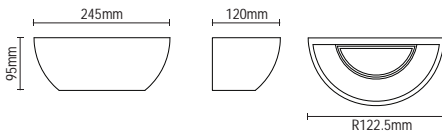

RHONDA

Up/Down Light

PAINT
TO MATCH
DECOR

- White plaster finish
- Can be painted to match decor

Class 1

1.05kg