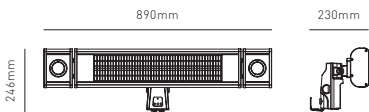

BLAZE

Wall Mounted Patio Heater with LED Lights

IP44

- Remote control operated
- Wall or stand mounted
- Tip over safety switch
- Heat coverage approx 12m²
- IP44 rating
- Outdoor use only
- 2 x 1W integrated LED lamps
- Stand available separately (ZR-32302)

Code	Finish	Power (w)	Dimensions
ZR-32299-BLK	Black	1800	H246 W890 Proj230mm