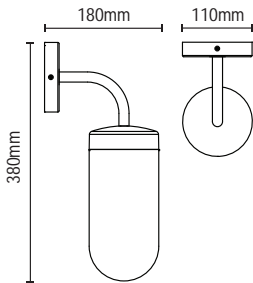

KEW

Wall Lantern

IP44

• Contemporary styling

Code	Finish	Lamp	Dimensions
ZN-31809-SST	Stainless Steel	1 x 10W max LED E27 GLS	Proj180 W110 H380mm