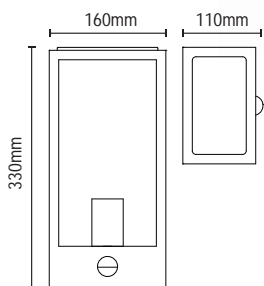

MINERVA

Box Lantern with PIR Sensor

- Contemporary box lantern
- PIR Sensor
- 3-2000 LUX (adjustable)

Code	Description	Finish	Lamp	Dimensions
ZN-32070-BLK	Minerva Box Lantern	Black	1 x 10W max LED E27 GLS	Proj110 W160 H330mm
ZN-32070-ANTH	Minerva Box Lantern	Anthracite	1 x 10W max LED E27 GLS	Proj110 W160 H330mm