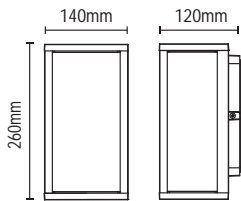

CHINON

Panel Light Box Lantern

IP44

- Die-cast aluminium construction
- Contemporary styling

Code	Description	Finish	Weight	Lamp	Dimensions
ZN-38640-MBLK	Chinon Panel Box Lantern	Black	1.45kg	1 x 10W max LED E27 GLS	Proj140 W140 H260mm