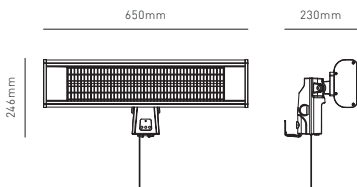

BLAZE

Wall Mounted Patio Heater

IP34

- Pull ON/OFF switch
- Wall or stand mounted
- Tip over safety switch
- Heat coverage approx 12m²
- IP44 rating
- Outdoor use only
- Stand available separately (ZR-32302)

Code	Finish	Power (w)	Dimensions
ZR-32298-BLK	Black	1800	H246 W650 Proj230mm