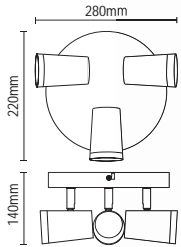

FREYA

3 Light Spotlight

- Chrome finish
- Directable spotlights