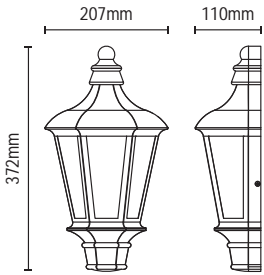

PERSEI

Half Lantern

IP44

- IP44 rated
- Die-cast aluminium construction
- Traditional styled half lantern
- Available with or without photocell sensor

Code	Sensor	Lamp	Dimensions
ZN-33994-BLK	-	1 x 10W max LED E27 GLS	H372 W207 Proj110mm

WOKING

Wall Lantern