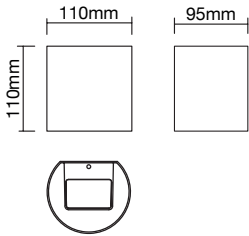

MAUI

LED Up/Down Wall Light

620
LUMENS

IP54

- Die-cast aluminium construction
- Wall mounted
- 8W LED
- K: 4000
- Lm: 620
- Lm/W 77.5

Code	Finish	Power (w)	Colour (k)	Total Flux (lm)	Efficiency (lm/W)	Dimensions
ZN-29995-BLK	Black	8W	4000k	620	77.5	H110 W110 Proj95mm