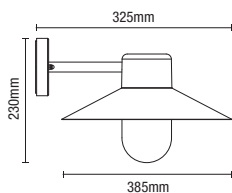

CHESIL

Wall Lantern

IP44

- Steel & glass construction