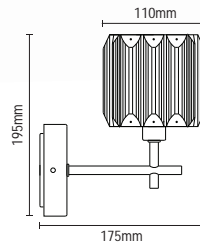

- Chrome finish
- Clear crystal shades

IP44
Rated

Class 1

Code	Description	Lamp	Weight	Dimensions
SPA-33931-CHR	Pegasi Shield Wall Light	1 x 3W max LED G9	1.25kg	H:200 W:160 Proj:82mm
SPA-33932-CHR	Pegasi Wall Light	1 x 3W max LED G9	0.77kg	H:195 W:110 Proj:175mm