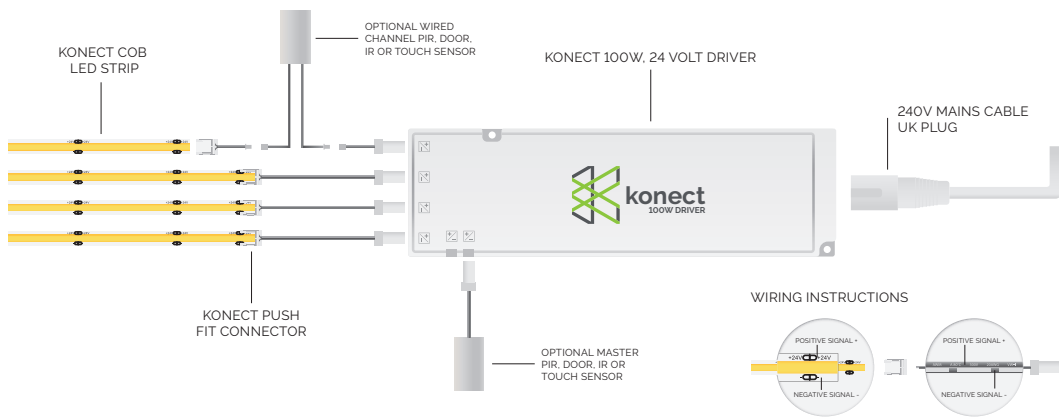

## Plug and play system

242

CULINA KITCHEN

The Konect plug and play system features revolutionary wiresafe technology. Designed to protect all ports from overloading, short circuits and electrical surges, ensuring lighting systems stay as safe as possible. In turn conforming to BS7671 Regulations.