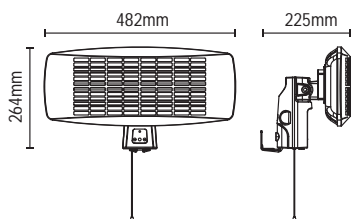

BLAZE

Wall Mount Patio Heater Variable Watt

3
HEAT
SETTINGS

IP24

- Pull switch
- 3 variable heat settings
- Wall or stand mounted
- Tip over safety switch
- Heat coverage approx 12m²
- IP24 rating
- Outdoor use only
- Stand available separately (ZR-32302)

Code	Finish	Power (w)	Dimensions
ZR-32297-BLK	Black	2000	H264 W482 Proj225mm