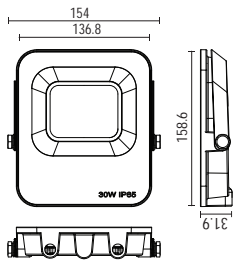

SLIMLINE

LED Floodlight with PIR Sensor

- Die-cast aluminium with polycarbonate diffuser
- Pre wired with 500mm cable
- Horizontal & Vertical adjustment on bracket
- 25,000 hours lifetime
- PIR sensor with adjustable LUX sensitivity and timer
- 12m Detection Distance