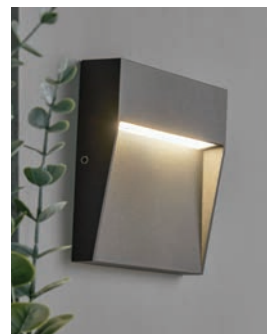

PUYA

LED Square Guide Light

IP54

NEW

IP54
Rated

Class 1

Code	Finish	Power (w)	Colour (k)	Total Flux (lm)	Weight (kg)	Dimensions
ZN-44238-ANTH	Anthracite	3W	4000k	75	0.18	H105 x W105 x D25mm
ZN-44239-ANTH	Anthracite	6W	4000k	370	0.35	H160 x W160 x D27