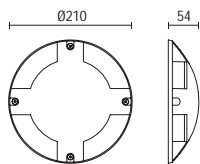

SCOUT

Surface Mount Ground Light

160
LUMENS

IP67

- Die-cast aluminium
- 4W LED module (SMD)
- K: 4000
- Lm: 160
- Lm/W 40

IP67
Rated

4000K
CW

Class 1

Code	Description	Finish	Power (w)	Colour (k)	Total Flux (lm)	Efficiency (lm/W)	Dimensions
ZN-29997-BLK	Scout Surface Mount Ground Light	Black	4W	4000k	100	40	Dia:210 Proj54mm