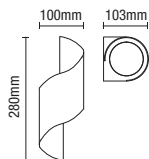

BUDE

Coil LED Wall Light

540
LUMENS

IP54

- Die-cast aluminium construction
- Wall mounted
- 9W LED
- K: 4000
- Lm: 460
- Lm/W 51.1