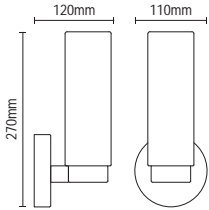

SPARTI

Wall Light

IP44

Code	Finish	Lamp	Dimensions
SPA-35843-SBRS	Satin Brass	1 x 3W max LED G9	H:270 W:110 Proj:120mm