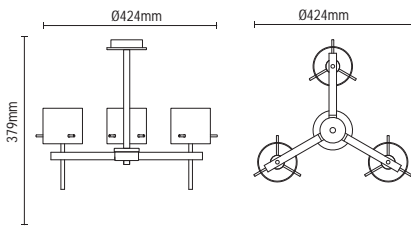

GENE

Ceiling Light

IP44

- Glass cylinder shade
- Bulb covers for use in bathroom
- Matching items available
- Available in chrome & satin brass

Code	Finish	Lamp	Dimensions
SPA-31726-SBRS	Satin Brass	3 x 3W max LED G9	H:379mm Dia:424mm