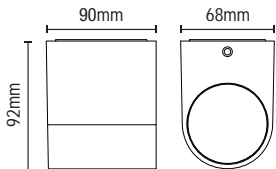

ANTAR

Downlight

IP44

- IP44 rated
- Available in 2 finishes