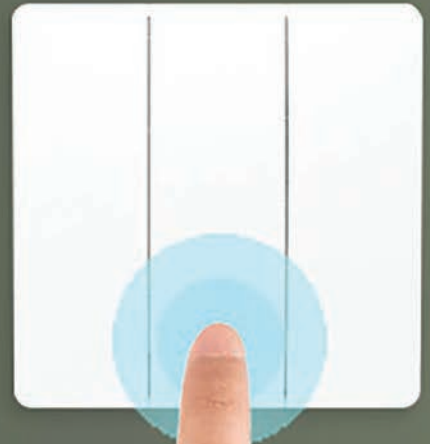

### How kinetic switches work

Push to create kinetic energy

Convert kinetic energy to electricity

Send out signal

Receiver

Switch on/off light