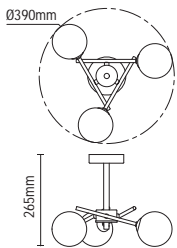

LINDOS

3 Light Ceiling Light

IP44

Code	Finish	Lamp	Dimensions
SPA-35836-SBRS	Satin Brass/Opal	3 x 3W max LED G9	H:265 Dia:390mm