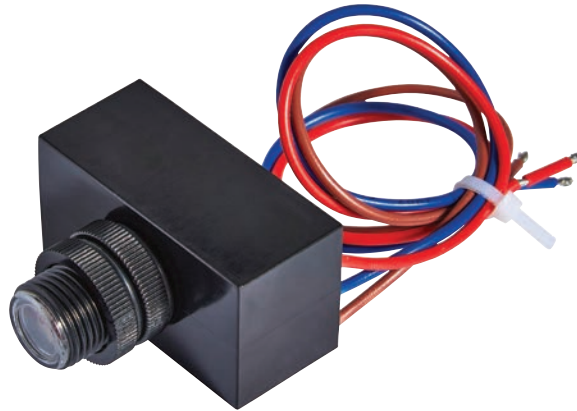

ADRA

PhotoCell Sensor

- Hideaway Sensor for use in Conduit/Whisker/Junction box
- Rated current: 10A
- Ambient light: <10LUX

Code	Finish	Max Rated Load	Dimensions
ZN-38599-BLK	Black	1200W Halogen 300W LED	H70 W110 Proj35mm