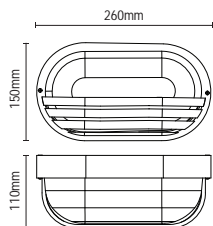

PUCK

Oval Eyelid Bulkhead

IP44

- Durable polycarbonate construction with glass cover
- Corrosion resistant
- Protective grille