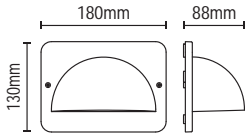

RENNES

LED Guide/Wall Light

280
LUMENS

IP54

- Die-cast aluminium construction
- 3 colour options available
- 10W LED module (SMD)
- K: 4000
- Lm: 280
- Lm/W 28

IP54
Rated

4000K
CW

Class 1

0.4kg

Code	Description	Finish	Power (w)	Colour (k)	Total Flux (lm)	Dimensions
ZN-38622-BLK	Rennes LED Guide/Wall Light	Black	10W	4000k	280	H130 W180 Proj88mm