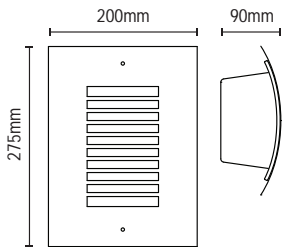

SIGMA

Slatted Wall Lantern

- IP44 rated
- Stainless steel construction
- Available in 2 finishes
- Available with or without PIR sensor