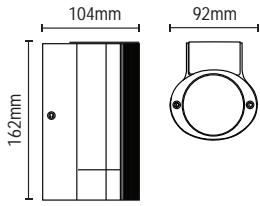

HELIX

Downlight

- IP44 rated
- Die-cast aluminium construction
  Black ridged finish
- Available with or without photocell sensor