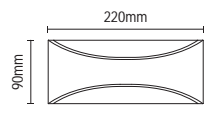

12W LED

- K: 4000
- Lm: 400
- Lm/W 33

Code	Lamp	Lumen	Dimensions
ZN-31768-BLK	6W LED	275	H90 W220 Proj77mm
ZN-31767-BLK	12W LED	400	H120 W300 Proj97mm