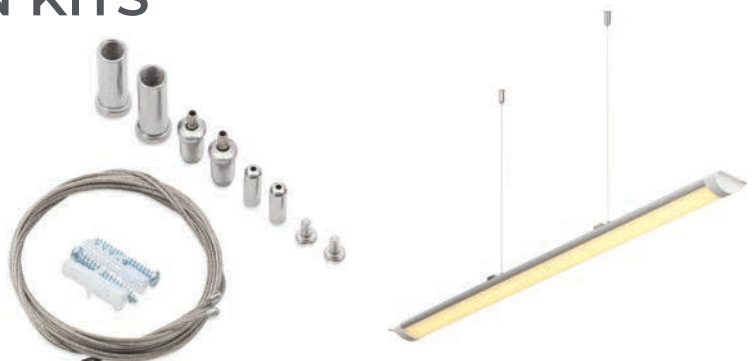

SUSPENSION KITS

Code	Dimensions
CUL-30710	L:1000mm
CUL-30711	L:2000mm