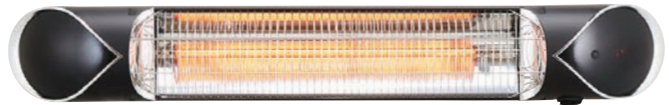

INDOOR/OUTDOOR

Wall Mount Heater with 24Hr Timer

3
HEAT
SETTINGS

IP55

- Ideal for indoor/outdoor use
- Remote control operated
- 3 variable heat settings
- 0-24 Hour Timer
- Heat coverage approx 12m²
- IP55 rating

3 Heat
Settings

IP55
Rated

2.62kg

Code	Finish	Power (w)	Dimensions
ZR-32328-BLK	Black	2000	H140 W900L:90mm