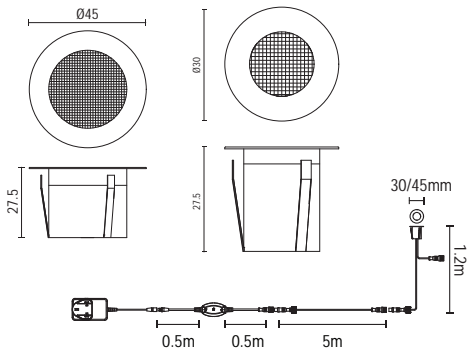

- [304] Stainless steel construction
- 1.2m cable between each head
- 10 x 0.5W LED module (SMD)
- 1 x 12V IP20 inline transformer with 5m cable
- Easy to install
- Smart wi-fi capability

Code	Description	Finish	Power (w)	Colour	Total Flux (lm)	Dimensions
ZN-40065	Baru RGB Deck Light Kit	Stainless Steel	10x 0.5W	RGB	55	Dia:30 Proj:1200mm