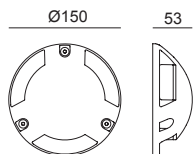

SCOUT

Surface Mount Ground Light

100
LUMENS

IP67

- Die-cast aluminium
- 3W LED module (SMD)
- K: 4000
- Lm: 100
- Lm/W 33

IP67
Rated

4000K
CW

Class 1

Code	Description	Finish	Power (w)	Colour (k)	Total Flux (lm)	Efficiency (lm/W)	Dimensions
ZN-35738-BLK	Scout Surface Mount Ground Light - 150mm	Black	3W	4000k	100	33	Dia:150 Proj53mm