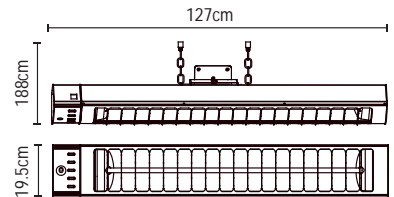

JET

Outdoor Ceiling Mount Heater

3
HEAT
SETTINGS

IP55

- Remote control
- Hanging and wall mount type
- 3 heat settings - 900/1900/2800W
- Heat coverage approx 25m²
- 4 Hour timer
- 1.9M Cable
- Black brushed aluminium finish
- PIR economy function

3 Heat
Settings

IP55
Rated

6.5kg

Code	Finish	Power (w)	Dimensions
ZR-37443-BLK	Black	2800	H195 W1270 D140mm