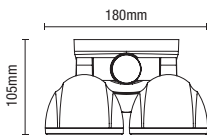

- Battery-operated for use on buildings without mains electricity supply
- Requires 4x AA batteries (not supplied)
- Concealed auto or off switch
- Adjustable swivel heads
- Up to 10m detection distance

Code	Power (w)	Colour (k)	Total Flux (lm)	Batteries
ZN-30508-BLK	2W LED	5000k	200	4 x 1.5V AA (not included)