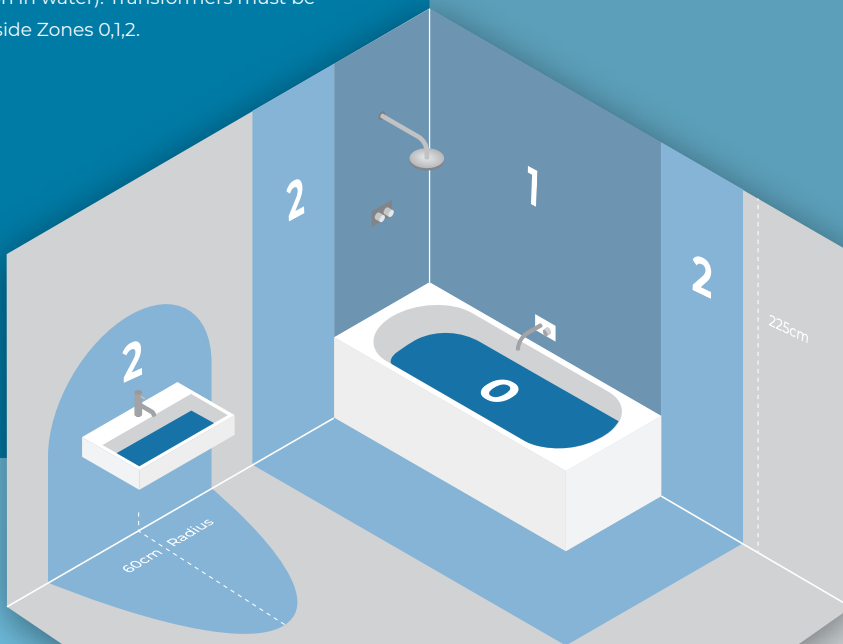

BATHROOM ZONING

WHAT IS BATHROOM ZONING?

All bathroom lighting installations must comply to the guidelines set out in Amendment 1 of the 17th edition of the IEE Wiring Regulations (BS7671). The bathroom is divided into zones, with prescribed minimum IP ratings for the light fittings in each zone. To illustrate IP zoning regulations, the bathroom area is divided up into areas or 'ZONES'. Light fittings are then assigned an 'IP rating' which indicates how much protection they provide against ingress of water and other particles. Each zone has a minimum IP requirement that must be met if a fitting is to be installed in this area.

Zone 0 $\geq$ IPX7

Inside bath or shower. Only 12V AC rms or 30V ripple-free DC SELV fittings with a minimum rating of IPX7 (protected against immersion in water). Transformers must be sited outside Zones 0,1,2.

Zone 1 $\geq$ IPX5

The area above the bath or shower up to a height of 2.25 metres. Fittings must be rated at IPX5 or higher (protected from jets of water).

Zone 2 $\geq$ IPX4

Covers an area 0.6 metres wide immediately next to, and all around Zone 1. The 60cm area around washbasins should also be treated as zone 2. The minimum rating is IPX4. If there is a likelihood of water jets being used for cleaning purposes in Zone 2, a minimum of IPX5 is required.

Outside Zones 0, 1 & 2

Covers any area outside Zones 0, 1 and 2. There is no IP requirement in this zone. Bathrooms are allowed to contain a socket outlet, this must be located 3 metres outside Zone 1. Lighting circuits and any socket-outlet circuit in a room containing a bath and/or shower must be provided with 30mA RCD protection.