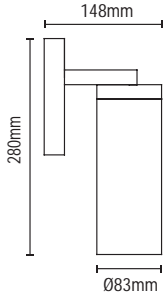

CARNAC

Up or Down Wall Lantern

IP44

- Stainless steel construction
- Polycarbonate diffuser

Code	Finish	Lamp	Dimensions
ZN-38630-BLK	Black	1 x 10W max LED E27 GLS	Proj148 W83 H280mm