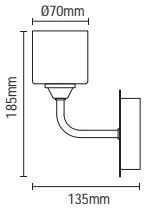

PATRAS

1 Light Wall Light

IP44

- Available in satin brass/champagne glass or chrome/smoked glass