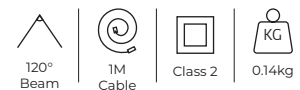

Code	Lamp	Kelvin	Lumen	Dimensions
CUL-25318	1.5W LED	3000	130	Dia:75 Proj:26mm
CUL-21625	1.5W LED	4000	140	Dia:75 Proj:26mm
CUL-25218	1.5W LED	6000	150	Dia:75 Proj:26mm