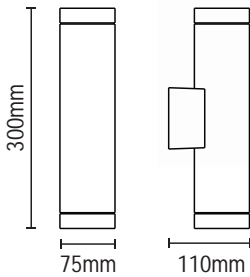

MORRO

Long Up/Down Wall Light

IP65

- Die-cast aluminium construction
- Available in 2 finishes

Code	Finish	Lamp	Dimensions
ZN-40001-BLK	Black	2 x 7W max LED GU10	W75 H300 Proj110mm
ZN-40001-ANTH	Anthracite