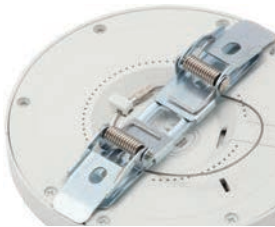

# TAURI

6W LED Wall/Ceiling 5 in 1 Light

Multi-role bracket and CCT switch

- Super slim design: 15mm thickness
- Can be recessed, ceiling mounted or wall surface mounted
- Push-fit, drag-detach bracket
- Anti-drop hoop for safety installation
- Fast-fit terminal connector
- 4 colours of magnetic rings available
- 12,000 hours LED lifetime
- Switch between 3000K/4000K/6000K