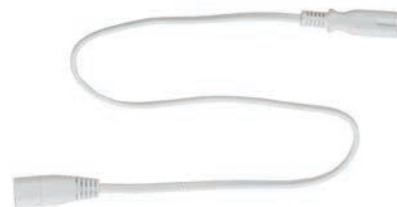

## LINK LEAD

- Enables you to connect 2 legare or bude link lights on the same circuit
- Available in 2 lengths
- IEC C8 cable

Code	Length
CUL-21665	0.5 meters
CUL-21666	1 meter

240 | CULINA KITCHEN