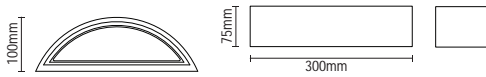

BAZA

Up/Down Light

PAINT
TO MATCH
DECOR

- White plaster finish
- Can be painted to match decor

Class 1

1.2kg