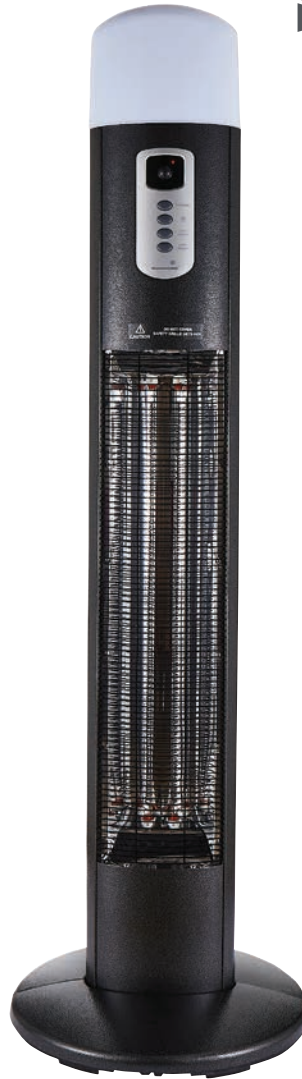

AMBER

Floor Standing Outdoor Heater

- 2 heat settings: 1480/2960W
- Carbon fibre heating technology
- Large, effective heating area of up to 30m²
- PIR economy system
- IP55 rated
- 12W LED Colour changing light: Warm/Daylight/Cool
- Gun metal hammered finish with fabric flocked grille with storage cover
- Magnetic remote control

Code	Finish	Power (w)	Dimensions
ZR-37442-GMTL	Gun Metal	3000	H1700 Dia:500mm