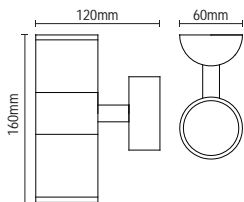

- Marine grade stainless steel (316) construction
- Corrosion resistant