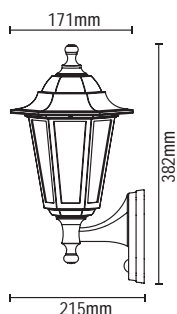

BIANCA

Wall Lantern with PIR

MANUAL
OVERRIDE

IP44

- Polycarbonate construction
- Corrosion resistant
- 6m Detection Distance
- Manual override function enables you to switch off PIR

IP44
Rated

PIR
Sensor

Class 2

0.84kg

Code

CZ-25150-BLK

Lamp

1 x 10W max LED E27 GLS

Dimensions

Proj:215 W:171 H:382