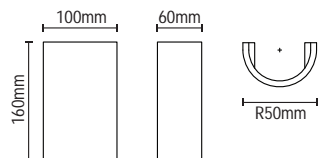

MARTOS

Up/Down Light

PAINT
TO MATCH
DECOR

- White plaster finish
- Can be painted to match decor

Class 1

0.5kg

Code	Lamp	Dimensions
INL-37221	1 x 3W max LED G9	H:160 W:100 Proj:60mm