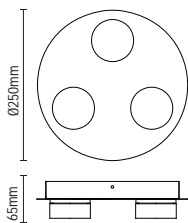

AMALFI

LED 3 Light Flush

1386
LUMENS

IP44

NEW
COLOUR

- Chrome finish with opal acrylic diffusers
- 14W LED module (SMD)
- Lm/W: 99
- CRI: 80
- Hrs: 20,000

IP44
Rated

4000K
CW

Class 2

1.14kg

Code	Finish	Power (w)	Colour (k)	Total Flux (lm)	Efficiency (lm/W)	Dimensions
SPA-31736-CHR	Chrome	14W	4000k	1386	99	H65 x Dia250mm
SPA-31736-MBLK	Matt Black