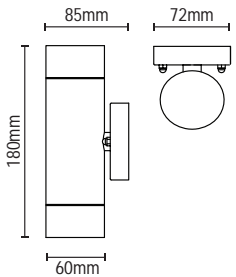

BRAC

Up/Down Wall Light

IP54

- Solid brass construction
- Available in 2 finishes

Code	Finish	Lamp	Dimensions
ZN-41102-BRNZ	Bronze	2 x 7W max LED GU10	W72 H180 Proj85mm
ZN-41102-RBRS	Brass