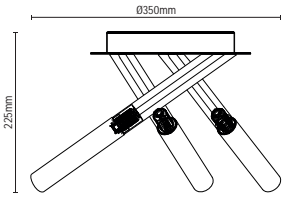

CRUX

3 Light Ceiling Fitting

IP44

- Decorative tubular shades
- Available in 3 finishes

Code	Finish	Lamp	Dimensions
SPA-20829-MBLK	Matt Black	3 x 3W max LED G9	H225 x Dia350mm
SPA-20829-SBRS	Satin Brass