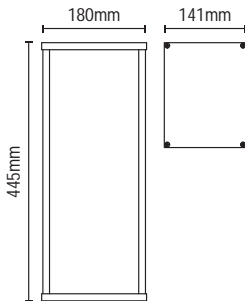

MEMPHIS

Wall Lantern

IP44

- Stainless steel construction
- Contemporary wall lantern
- Ribbed glass effect

IP44
Rated

Class 1

1.75kg

Code	Description	Finish	Lamp	Dimensions
ZN-38602-BLK	Memphis Wall Lantern	Black	1 x 10W max LED E27 GLS	Proj141 W180 H445mm