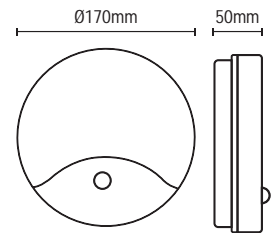

TURUS

LED Round Bulkhead

- Black PC / Opal diffuser
- Corrosion resistant
- Colour changing technology
- Switch between 3000K/4000K/6000K
- Available with or without PIR sensor
- 6m Detection Distance
- 15W LED module (SMD)
- Push-fit connectors