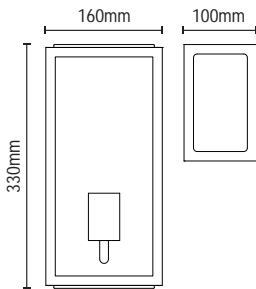

MINERVA

Box Lantern

IP44

- Stainless steel construction
- Contemporary box lantern

Code	Description	Finish	Lamp	Dimensions
ZN-20944-BLK	Minerva Box Lantern	Black	1 x 10W max LED E27 GLS	W160 H330 Proj100mm
ZN_20944-ANTH		Anthracite