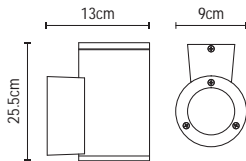

MIZAR

Downlight

740
LUMENS

IP54

- Die-cast aluminium construction
- 10W LED module (SMD)
- Lm/W 74
- Hrs: 30,000

Code	Finish	Power (w)	Colour (k)	Total Flux (lm)	Dimensions
ZN-34020-ANTH	Anthracite	10W	4000k	740	H255 W90 Proj130mm