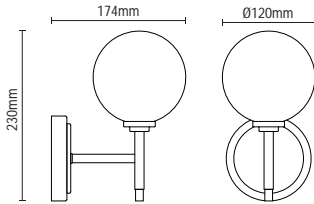

PORTO

Wall Light

IP44

- Opal glass shade
- Matching items available
- Available in 2 finishes

Code	Finish	Lamp	Dimensions
SPA-31306-CHR	Chrome	1 x 3W max LED G9	H:230 W:120 Proj:174mm
SPA-31306-MBLK	Matt Black