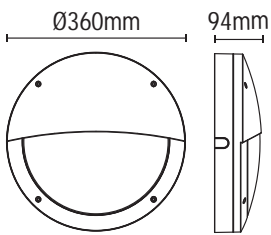

- Die-cast aluminium with polycarbonate diffuser
- Colour changing technology
- Switch between 3000K/4000K/6000K
- 20W LED module (SMD)
- 50,000 hours lifetime

Code	Finish	Power (w)	Colour (k)	Total Flux (lm)	Efficiency (lm/W)	Dimensions
ZN-39746-BLK	Black	20W	CCT	1700	85	Dia:360 Proj94mm