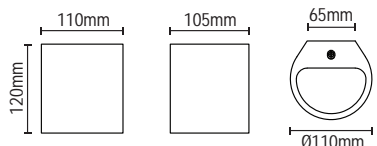

OSUNA

Up/Down Light

PAINT
TO MATCH
DECOR

- White plaster finish
- Can be painted to match decor

Class 1

0.8kg

Code	Lamp	Dimensions
INL-37224	1 x 3W max LED G9	H:120 W:110 Proj:105mm