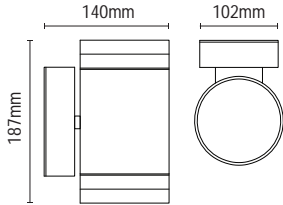

LENS

Up/Down Wall Light