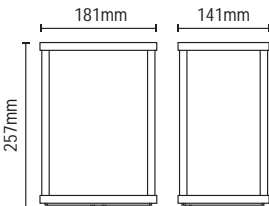

KEB

Wall Lantern

IP44

- Die-cast aluminium construction
- Contemporary styling
- Water glass effect

Code	Finish	Lamp	Dimensions
ZN-32069-BLK	Black	1 x 10W max LED E27 GLS	H257 W181 Proj141mm