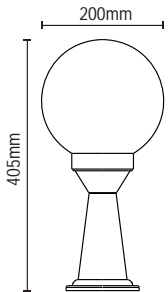

YORK

Globe Post Lantern

IP44

- Polycarbonate construction
- Corrosion resistant

Code	Lamp	Dimensions
CZ-31812-BLK	1 x 10W max LED E27 GLS	Dia:220mm H:405mm