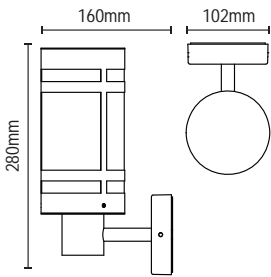

GADA

Wall Light

IP44

- Stainless steel [201] construction
- Available in 2 finishes
- Mesh insert design

Code	Description	Finish	Lamp	Dimensions
ZN-40004-BLK/BRS	Gada Wall Light	Black with Brass Mesh	1 x 10W max LED E27	W102 H280m Proj160mm
ZN-40004-BLK/SST		Black with Stainless Steel Mesh