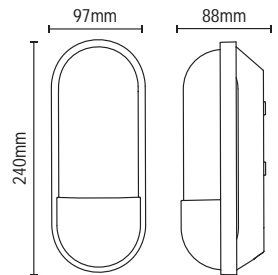

- Polycarbonate construction
- Corrosion resistant
- Available in black & anthracite
- Can be fitted either upward, downward or sideways

IP54
Rated

Class 2

0.3kg

Code	Finish	Lamp	Dimensions
CZ-38639-BLK	Black	1 x 10W max LED E27 GLS	W:97 H:240 Proj:88mm
CZ-38639-ANTH	Anthracite