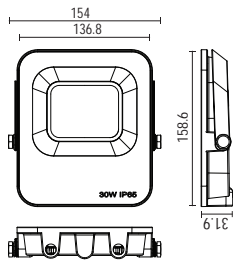

SLIMLINE

LED Floodlight

UPTO
16500
LUMENS

IP65

- Die-cast aluminium with polycarbonate diffuser
- Pre wired with 500mm cable
- Horizontal & Vertical adjustment on bracket
- 25,000 hours lifetime