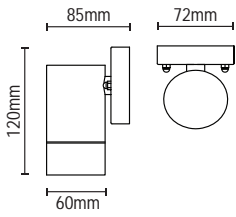

BRAC

Downlight

IP54

- Solid brass construction
- Available in 2 finishes

Code	Finish	Lamp	Dimensions
ZN-41101-BRNZ	Bronze	1 x 7W max LED GU10	W72 H120 Proj85mm
ZN-41101-RBRS	Brass