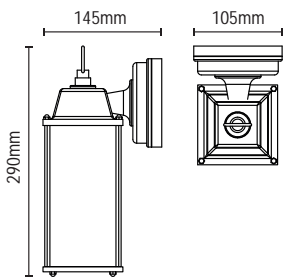

CERES

Wall Lantern

IP23

- Die-cast aluminium construction with glass panels
- Traditional styling

Code	Finish	Lamp	Dimensions
ZN-20955-BLK	Black	1 x 10W max LED E27 GLS	Proj145 W105 H290mm