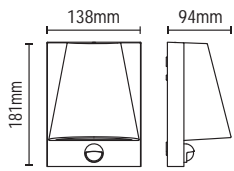

Code	Description	Finish	Lamp	Dimensions
ZN-38623-ANTH	Vesoul Wall Light	Anthracite	1 x 7W max LED GU10	Proj94 W138 H181mm
ZN-38624-ANTH	Vesoul Wall Light with PIR sensor