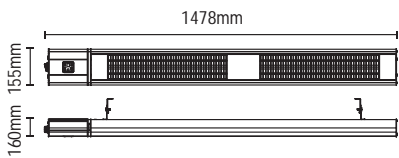

GLOW

Wall Mounted Heater

3
HEAT
SETTINGS

IP65

- Ideal for commercial applications
- Remote control operated
- Variable heat setting
- 1-9 Hour Timer
- Heat coverage 20m²
- IP65 rating
- Outdoor use only

3 Heat Settings
IP65 Rated
5.25kg

Code	Finish	Power (w)	Dimensions
ZR-32301-BLK	Black	3000	H155 W1470 Proj75 mm