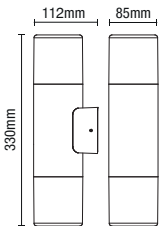

BEATA

Up/Down Wall Light

IP44

- Aluminium & PC construction