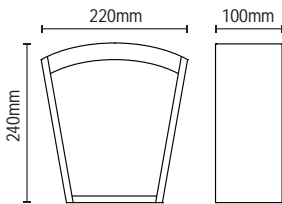

ARTEMIS

Box Lantern

IP44

- Stainless steel construction
- Contemporary box lantern

Code	Finish	Lamp	Dimensions
ZN-20945-BLK	Black	1 x 10W max LED E27 GLS	Proj100 W220 H240mm