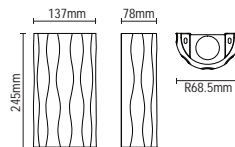

TOLEDO

Wall Uplighter

PAINT
TO MATCH
DECOR

- White plaster finish
- Integral LED option
- Can be painted to match decor

Code	Lamp	Dimensions
INL-38612	2 x 7W max LED GU10	H:245 W:137 Proj:78mm