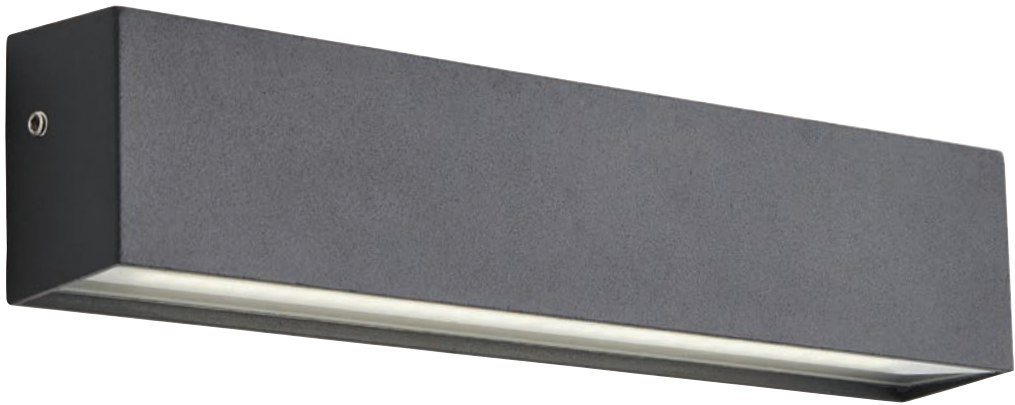

CANNES

Linear Wall Light

480
LUMENS

IP54

- Aluminium body with glass diffuser
- 9W LED module (SMD)
- K: 4000
- Lm: 408
- Lm/W 53

IP54
Rated

4000K
CW

Class 1

0.45kg

Code	Description	Finish	Power (w)	Colour (k)	Total Flux (lm)	Dimensions
ZN-38636-ANTH	Cannes LED Linear Wall Light	Anthracite	9W	4000k	480	H50 W235 Proj33mm