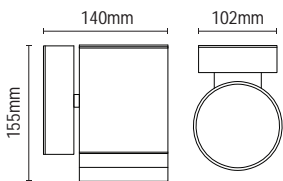

LENS

Downlight