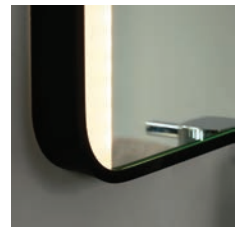

LORI

Illuminated Bathroom Mirror

Code	Finish	Power (w)	Colour (k)	Total Flux (lm)	Efficiency (lm/W)	CRI	Dimensions
SPA-44482	Satin Brass	13W	4000k	469	36	>80	H710 x W510 x D40mm
SPA-44483	Matt Black