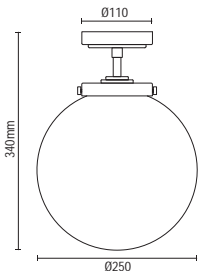

PORTO

Semi Flush

IP44

- Opal glass shade
- Matching items available
- Available in 3 finishes

Code	Finish	Lamp	Dimensions
SPA-31309-CHR	Chrome	1 x 10W max LED E27 GLS	H:340 Dia:250mm
SPA-31309-MBLK	Matt Black