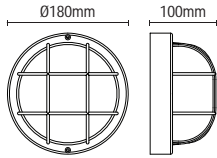

MARS

Round Bulkhead

IP44

- Durable polycarbonate construction with glass cover
- Corrosion resistant
- Protective grille