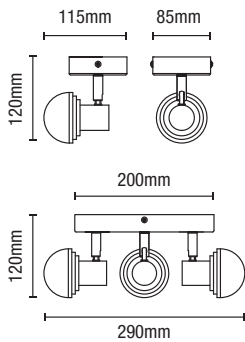

MILAN

LED Spotlight

Upto
960
LUMENS

IP44

- 5W LED module (SMD) per head
- Lm/W: 64
- CRI: 80
- Hrs: 20,000
- Single spot can be wall or ceiling mounted

Code	Description	Power (w)	Colour (k)	Total Flux (lm)	Efficiency (lm/W)	Dimensions
SPA-31733-CHR	Milan 3 Light Spotlight	15W	3000k	960	64	L255 x W290 x H120mm
SPA-31732-CHR	Milan Single Spotlight	5W	3000k	320	64	Proj115 x W85 x H120mm