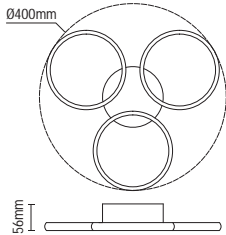

CHIOS

LED Ceiling Light

900
LUMENS

IP44

NEW
COLOUR

- 26W LED module (SMD)
- Lm/W: 34
- CRI: 80