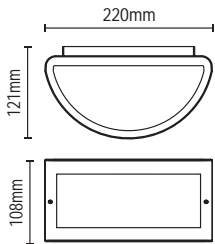

PAU

Bulkhead

400
LUMENS

IP54

- Die-cast aluminium construction
- Opal polycarbonate diffuser
- 3 colour options available
- 10W LED module (SMD)
- K: 4000
- Lm: 500
- Lm/W 50

Code	Finish	Power (w)	Colour (k)	Total Flux (lm)	Dimensions
ZN-38621-BLK	Black	10W	4000k	500	H108 W220 Proj121mm