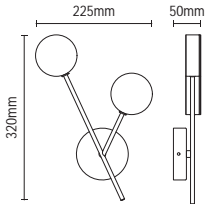

EDESSA

LED Wall Light

500
LUMENS

IP44

· Matching ceiling lights available