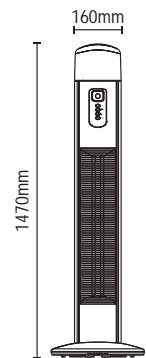

AMBER

Floor Standing Outdoor Heater

- 2 heat settings: 1480/2960W
- Carbon fibre heating technology
- Large, effective heating area of up to 30m²
- PIR economy system
- IP55 rated
- 12W LED Colour changing light: Warm/Daylight/Cool
- Gun metal hammered finish with fabric flocked grille with storage cover
- Magnetic remote control

Code	Finish	Power (w)	Dimensions
ZR-37442-GMTL	Gun Metal	3000	H1700 Dia:500mm