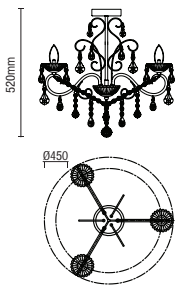

VELA

Flush Chandelier

IP44

- Clear glass crystal droplets
- Available in chrome & brass

Code	Finish	Lamp	Dimensions
SPA-20182-CHR	Chrome	3 x 3W max LED G9	H:520 Dia:450mm
SPA-20182-SBRS	Satin Brass