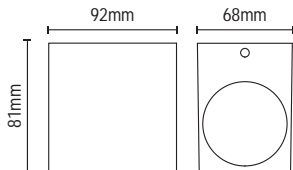

FLEET

Square Downlight

IP44

Code	Description	Finish	Lamp	Dimensions
ZN-31758-ANTH	Fleet Square Downlight	Anthracite	1 x 7W max LED GU10	Proj92 W68 H81mm