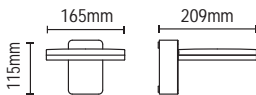

# CORTE

Wall Light

941  
LUMENS

IP65

- Die-cast aluminium construction
- Opal diffuser
- 12W LED module (SMD)
- K: 4000
- Lm: 700
- Lm/W 78

IP65  
Rated

4000K  
CW

Class 1